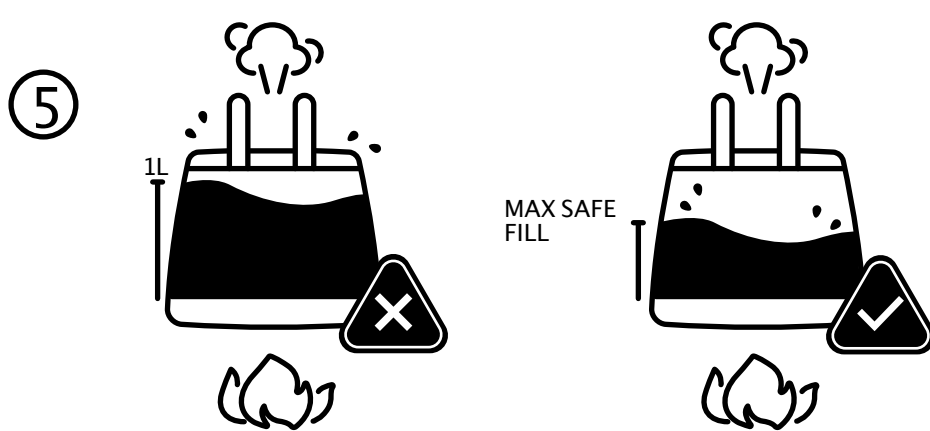

ASGARD OUTDOOR

Collapse Pot

Quick Guide

Intended for use with camping stoves only

No flame exceed beyond the base of the pot

Do not dry boil

Turn stove off and wait 30sec before handing

Do not over fill