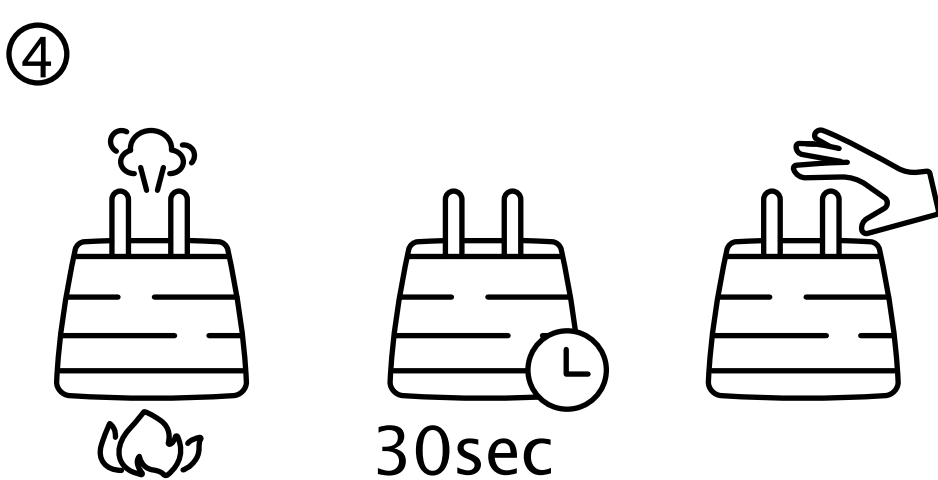

ASGARD OUTDOOR

Collapse Pot

Quick Guide

Intended for use with camping stoves only

No flame exceed beyond the base of the pot

Do not dry boil

Turn stove off and wait 30sec before handing

Do not over fill