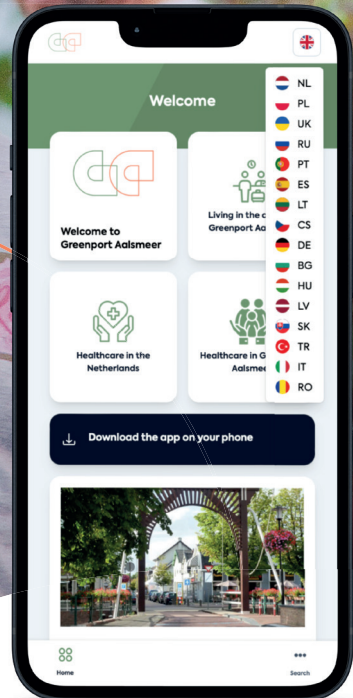

# Welcome

A great  
app for  
international  
employees

<https://myinfoapp.nl/gpa>

 **Greenport**  
aalsmeer

## Important information about living in the Netherlands for international employees

1. Scan the QR code with your camera to open the MyInfo-app or type the link <https://myinfoapp.nl/gpa>
2. Choose your language and find out all you need to know about living and working in the Netherlands:

- work, housing and healthcare in the Netherlands
- Your region: explore the area and discover activities and events
- How to install the MyInfo app on your phone, so you can easily access this info