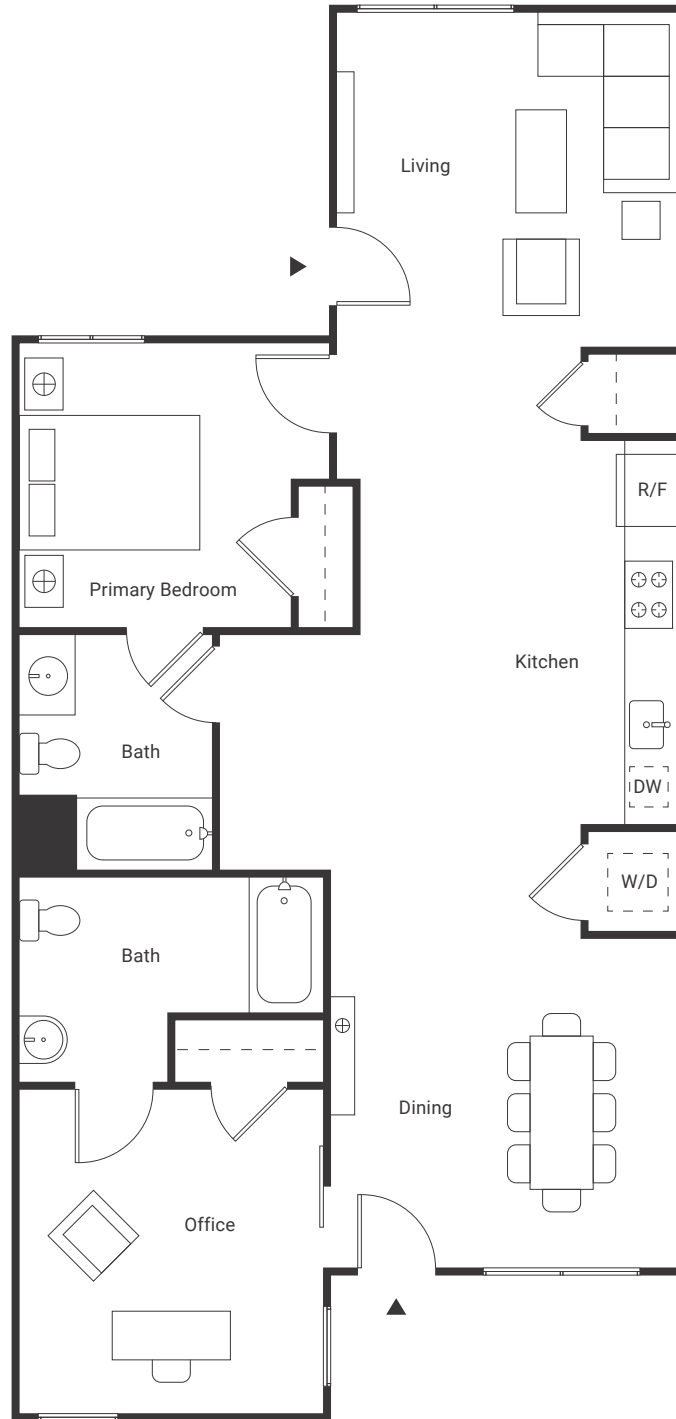

Work/Live
1-Bedroom
2-Bathroom
~1,075 Total SF
~100 Exterior SF

104, 106, 108, 110

1545 32nd Street
Oakland, CA 94608

sales@kimcolerealestate.com

hannahrow.com