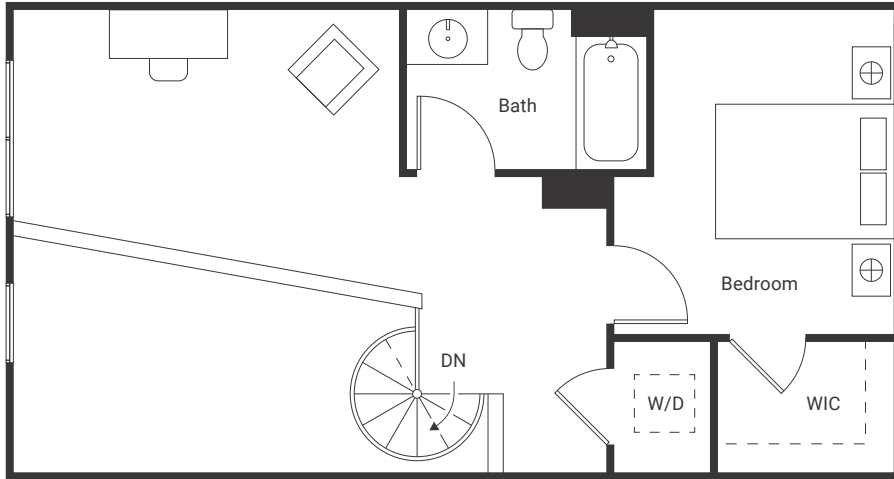

Work/Live
1-Bedroom
1.5-Bathroom
~1,005 Total SF

101

Upper Level

Lower Level

1545 32nd Street
Oakland, CA 94608

sales@kimcolerealestate.com

hannahrow.com