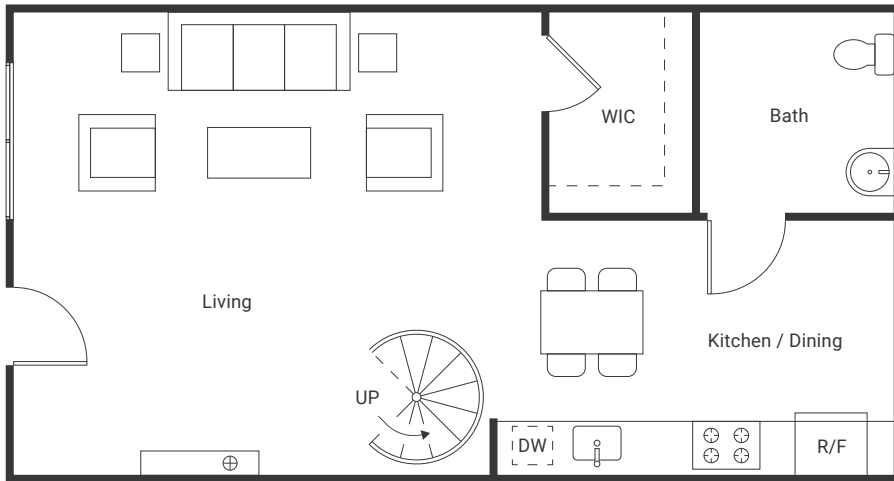

Work/Live
1-Bedroom
1.5-Bathroom
~1,005 Total SF

101

Upper Level

Lower Level

1545 32nd Street
Oakland, CA 94608

sales@kimcolerealestate.com

hannahrow.com