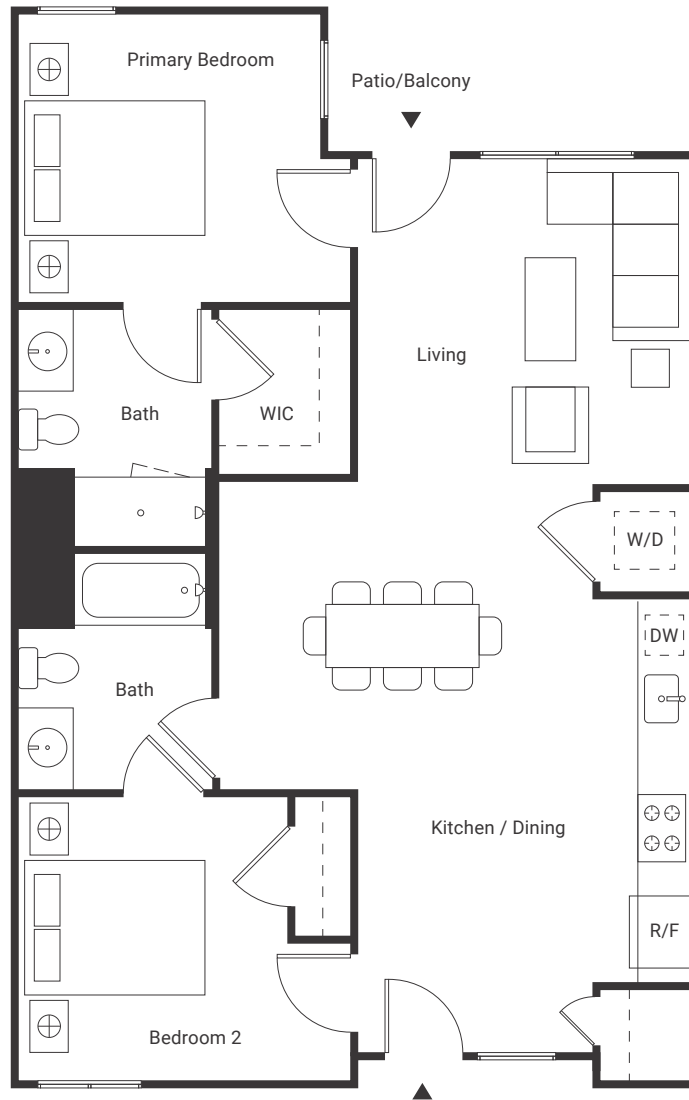

2-Bedroom
2-Bathroom
~930 Total SF
~60 Exterior SF

302

1545 32nd Street
Oakland, CA 94608

sales@kimcolerealestate.com

hannahrow.com