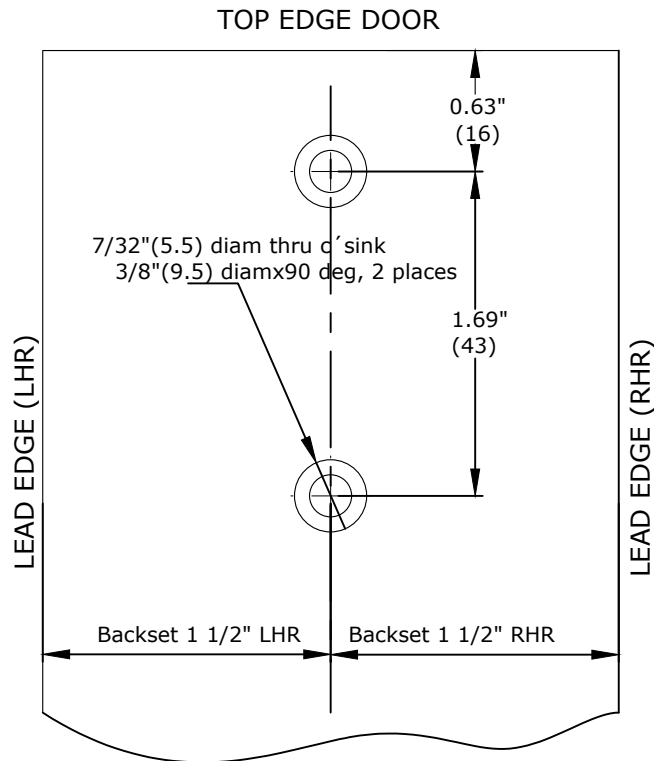

MANUAL

INSTRUCTIONS

TEMPLATES: T512-TWO POINTS FLUSHBOLT

TEMPLATE 1 (TOP-INSIDE)

() sizes in mm

TEMPLATE 2 (CENTER-INSIDE)

() sizes in mm

TEMPLATE 3 (BOTTOM-INSIDE)

() sizes in mm