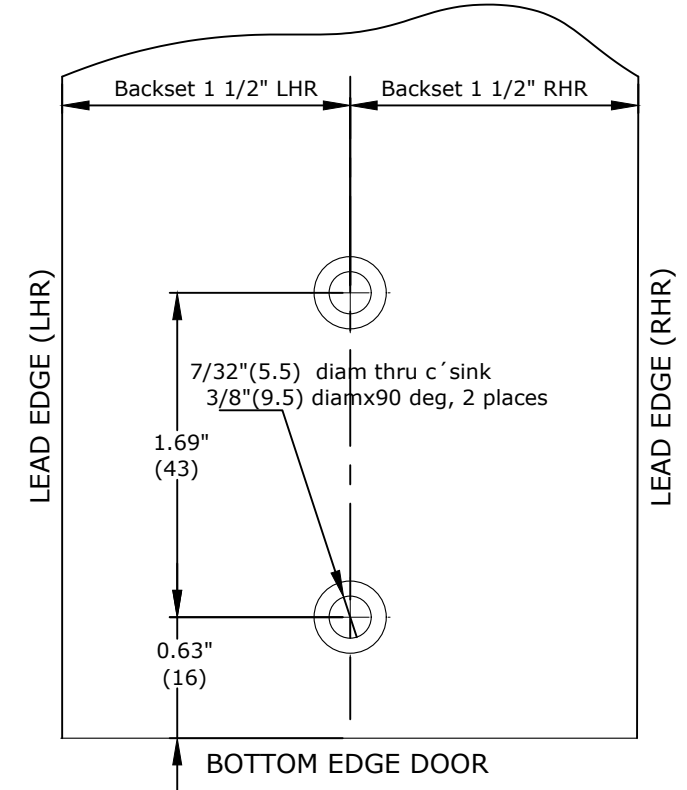

MANUAL

INSTRUCTIONS

TEMPLATES: T512-TWO POINTS FLUSHBOLT

TEMPLATE 1 (TOP-INSIDE)

() sizes in mm

TEMPLATE 2 (CENTER-INSIDE)

() sizes in mm

TEMPLATE 3 (BOTTOM-INSIDE)

() sizes in mm