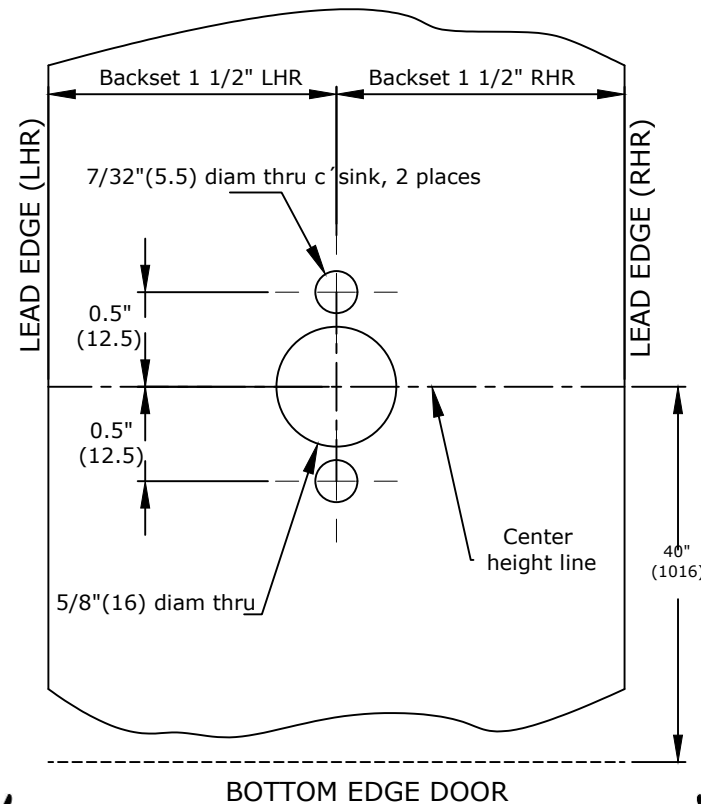

MANUAL

INSTRUCTIONS

TEMPLATES: T512-TWO POINTS FLUSHBOLT

TEMPLATE 1 (TOP-INSIDE)

() sizes in mm

TEMPLATE 2 (CENTER-INSIDE)

() sizes in mm

TEMPLATE 3 (BOTTOM-INSIDE)

() sizes in mm