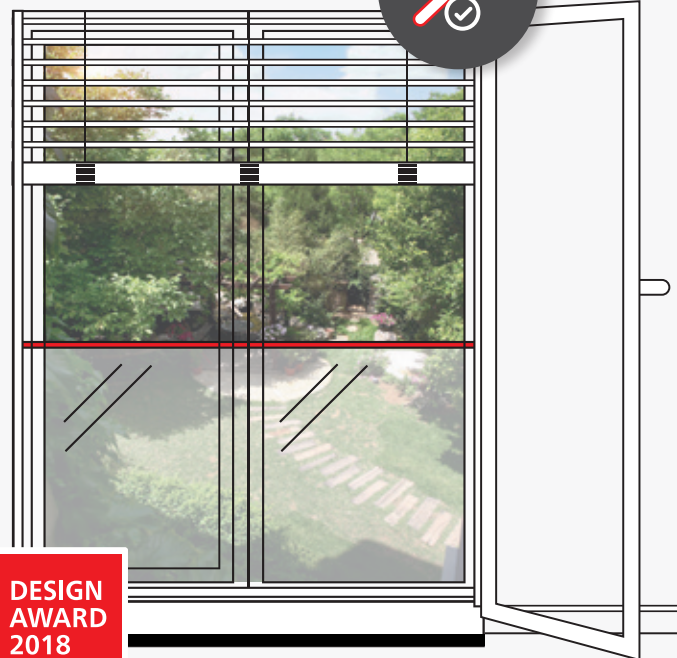

VisioNeo at a glance

Benefits of integrated fall protection VisioNeo

Modern design

- / Unobstructed, clear view
- / Harmonious combination with permanent glazing
- / High-grade workmanship: concealed screw connections & very fine glass edge protection
- / Recipient of the iF Design Award 2018
- / Huge colour selection (individual powder coating)