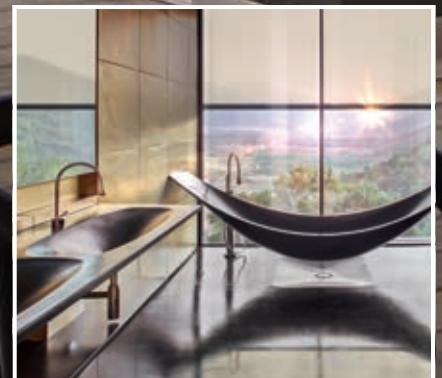

Individual interior design

With our curtain panels, you can divide open rooms, down the middle or diagonally, and create small separate areas for yourself. They also provide perfect visual privacy and sun shading. Numerous design and colour variants are available to suit any preference.

Limitless design

Create your own feel-good space. Window awnings equipped with easyZIP guidance are ideal for the flexible shading of light-filled windows, facades and rooms. The electronic special drive reacts sensitively to obstructions and to wind – thus ensuring safe functioning at all times.