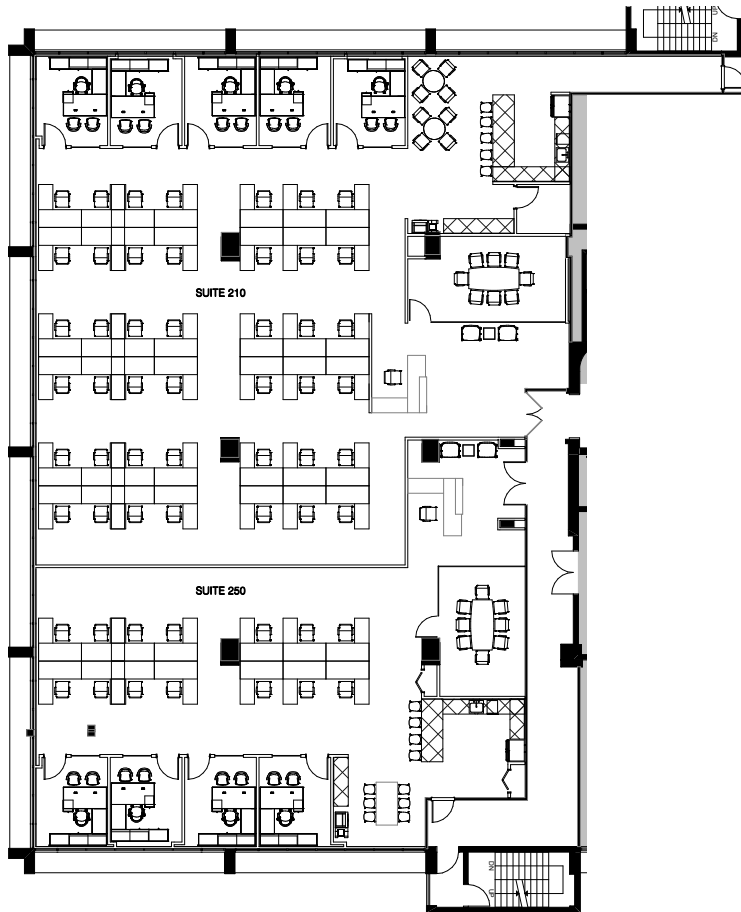

SUITE 210 | 6,026 S.F.

**Disclaimer: This is a sample floor plan and remains subject to further revisions/modifications*

FULL FLOOR

CBRE

CONTACT US

ERIC GROFFMAN
+1 786 390 7497
eric.groffman@cbre.com

CAMERON TALLON
+1 407 284 7455
cameron.tallon@cbre.com