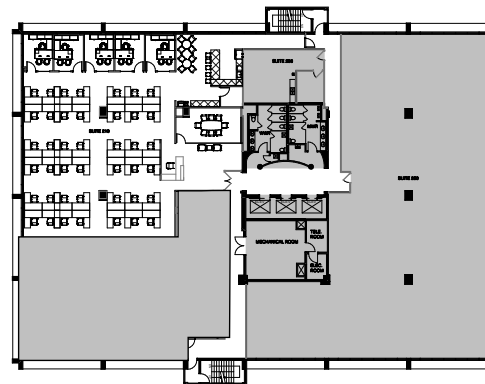

SUITE 210 | 6,026 S.F.

**Disclaimer: This is a sample floor plan and remains subject to further revisions/modifications*

FULL FLOOR

CBRE

CONTACT US

ERIC GROFFMAN
+1 786 390 7497
eric.groffman@cbre.com

CAMERON TALLON
+1 407 284 7455
cameron.tallon@cbre.com