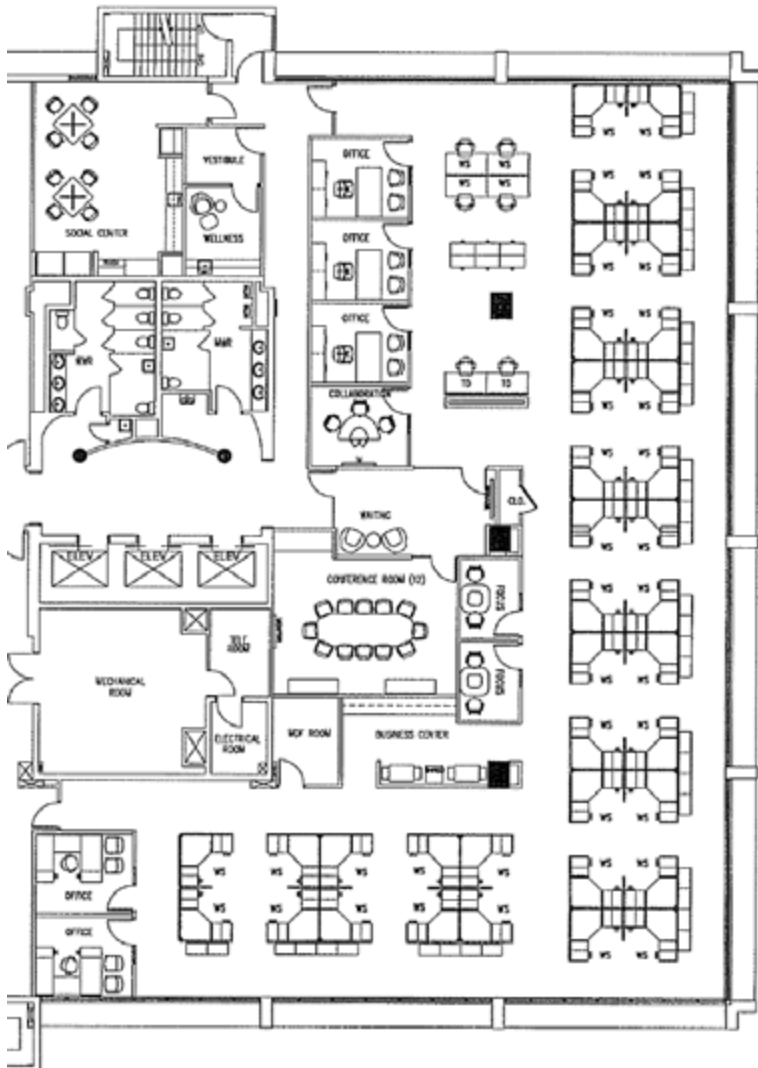

THE OFFICES AT
DORAL SQUARE

8600 NORTHWEST 36TH STREET | DORAL, FLORIDA 33166

SUITE 200 | 8,515 S.F.

FULL FLOOR

CBRE

CONTACT US

ERIC GROFFMAN
+1 786 390 7497
eric.groffman@cbre.com

CAMERON TALLON
+1 407 284 7455
cameron.tallon@cbre.com