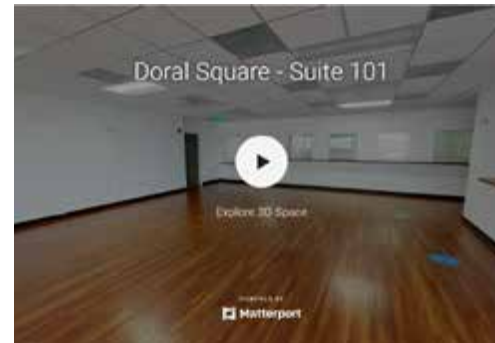

THE OFFICES AT
DORAL SQUARE

8600 NORTHWEST 36TH STREET | DORAL, FLORIDA 33166

SUITE 101 | 3,015 S.F.

360° [click here to tour the space](#)

CBRE

CONTACT US

ERIC GROFFMAN
+1 786 390 7497
eric.groffman@cbre.com