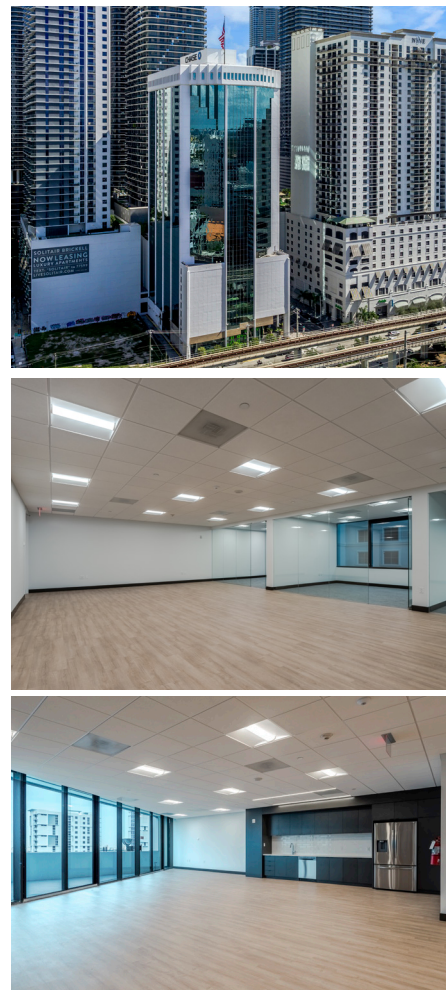

BRICKELL CITY TOWER

**80 SW 8TH ST
MIAMI FL 33130**

SUITE 1700 | 5,089 RSF

VIEW
Matterport®

BANYAN STREET
REAL ESTATE FUNDS

LEASING CONTACTS

Cameron Tallon
+1 407 284 7455
cameron.tallon@cbre.com

Eric Groffman
+1 786 390 7497
eric.groffman@cbre.com