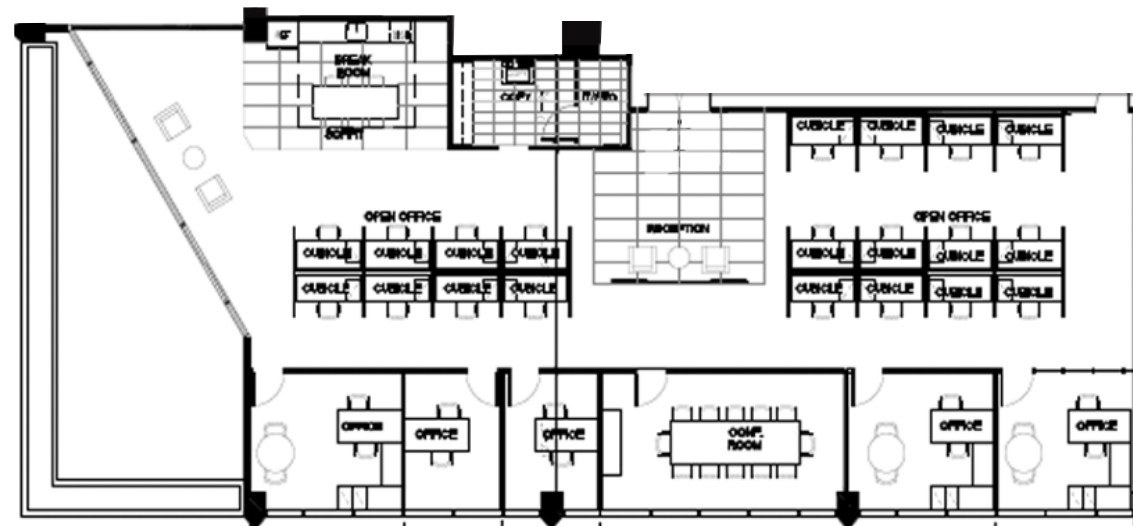

BRICKELL CITY TOWER

**80 SW 8TH ST
MIAMI FL 33130**

SUITE 1700 | 5,089 RSF

VIEW
Matterport®

BANYAN STREET
REAL ESTATE FUNDS

LEASING CONTACTS

Cameron Tallon
+1 407 284 7455
cameron.tallon@cbre.com

Eric Groffman
+1 786 390 7497
eric.groffman@cbre.com