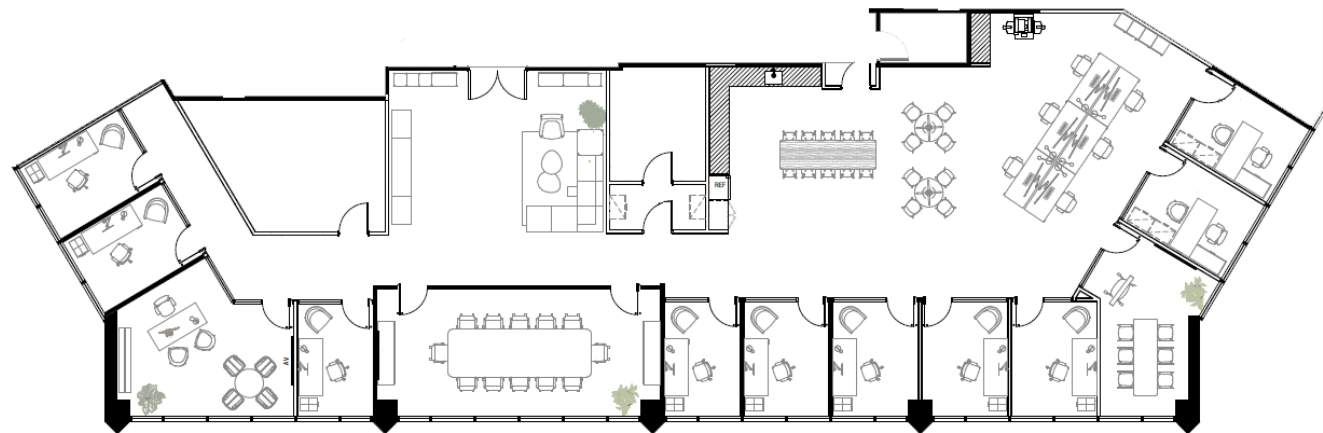

BRICKELL CITY TOWER

80 SW 8TH ST
MIAMI FL 33130

SUITE 1800 | 8,339 RSF

VIEW
Matterport®

BANYAN STREET
REAL ESTATE FUNDS

LEASING CONTACTS

Cameron Tallon
+1 407 284 7455
cameron.tallon@cbre.com

Eric Groffman
+1 786 390 7497
eric.groffman@cbre.com