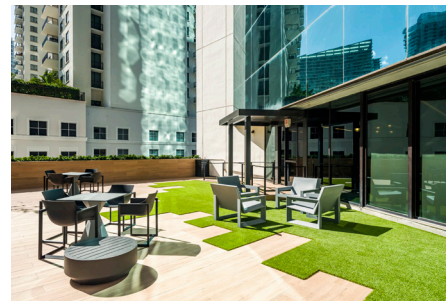

BRICKELL CITY TOWER

80 SW 8TH ST
MIAMI FL 33130

SUITE 1800 | 8,339 RSF

VIEW
Matterport®

BANYAN STREET
REAL ESTATE FUNDS

LEASING CONTACTS

Cameron Tallon
+1 407 284 7455
cameron.tallon@cbre.com

Eric Groffman
+1 786 390 7497
eric.groffman@cbre.com