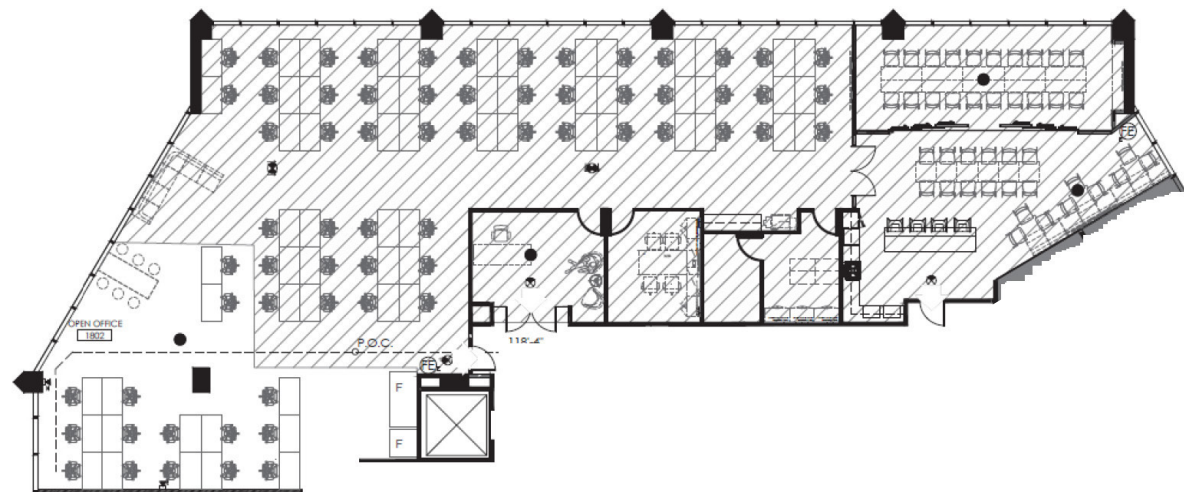

BRICKELL CITY TOWER

**80 SW 8TH ST
MIAMI FL 33130**

SUITE 1850 | 5,946 RSF

VIEW
Matterport®

BANYAN STREET
REAL ESTATE FUNDS

LEASING CONTACTS

Cameron Tallon
+1 407 284 7455
cameron.tallon@cbre.com

Eric Groffman
+1 786 390 7497
eric.groffman@cbre.com