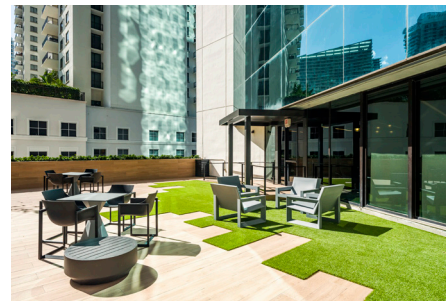

BRICKELL CITY TOWER

**80 SW 8TH ST
MIAMI FL 33130**

SUITE 1850 | 5,946 RSF

VIEW
Matterport®

BANYAN STREET
REAL ESTATE FUNDS

LEASING CONTACTS

Cameron Tallon
+1 407 284 7455
cameron.tallon@cbre.com

Eric Groffman
+1 786 390 7497
eric.groffman@cbre.com