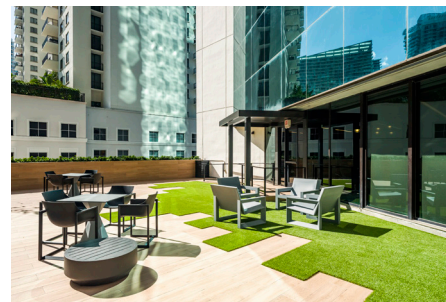

# BRICKELL CITY TOWER

80 SW 8TH ST  
MIAMI FL 33130