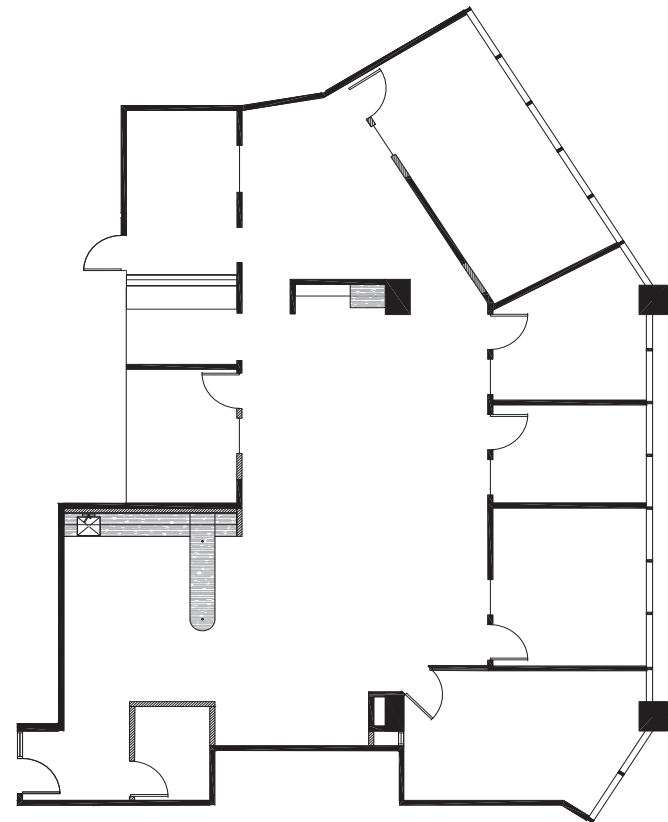

BRICKELL CITY TOWER

80 SW 8TH ST
MIAMI FL 33130

SUITE 2100 | 3,031 RSF

BANYAN STREET
REAL ESTATE FUNDS

LEASING CONTACTS

Cameron Tallon
+1 407 284 7455
cameron.tallon@cbre.com

Eric Groffman
+1 786 390 7497
eric.groffman@cbre.com