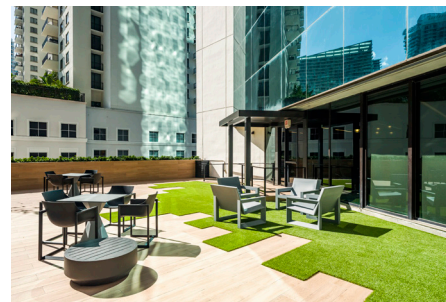

BRICKELL CITY TOWER

80 SW 8TH ST
MIAMI FL 33130

SUITE 2100 | 3,031 RSF

BANYAN STREET
REAL ESTATE FUNDS

LEASING CONTACTS

Cameron Tallon
+1 407 284 7455
cameron.tallon@cbre.com

Eric Groffman
+1 786 390 7497
eric.groffman@cbre.com