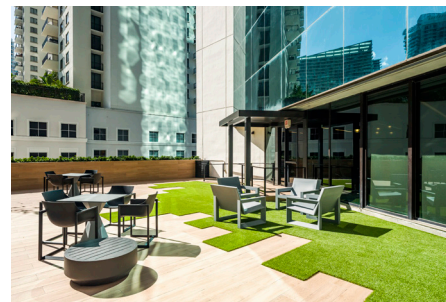

BRICKELL CITY TOWER

80 SW 8TH ST
MIAMI FL 33130

SUITE 2110 | 1,214 RSF

VIEW
Matterport®

BANYAN STREET
REAL ESTATE FUNDS

LEASING CONTACTS

Cameron Tallon
+1 407 284 7455
cameron.tallon@cbre.com

Eric Groffman
+1 786 390 7497
eric.groffman@cbre.com