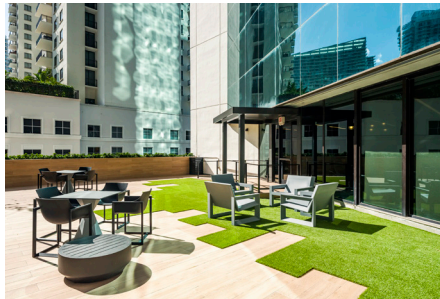

# BRICKELL CITY TOWER

80 SW 8TH ST  
MIAMI FL 33130