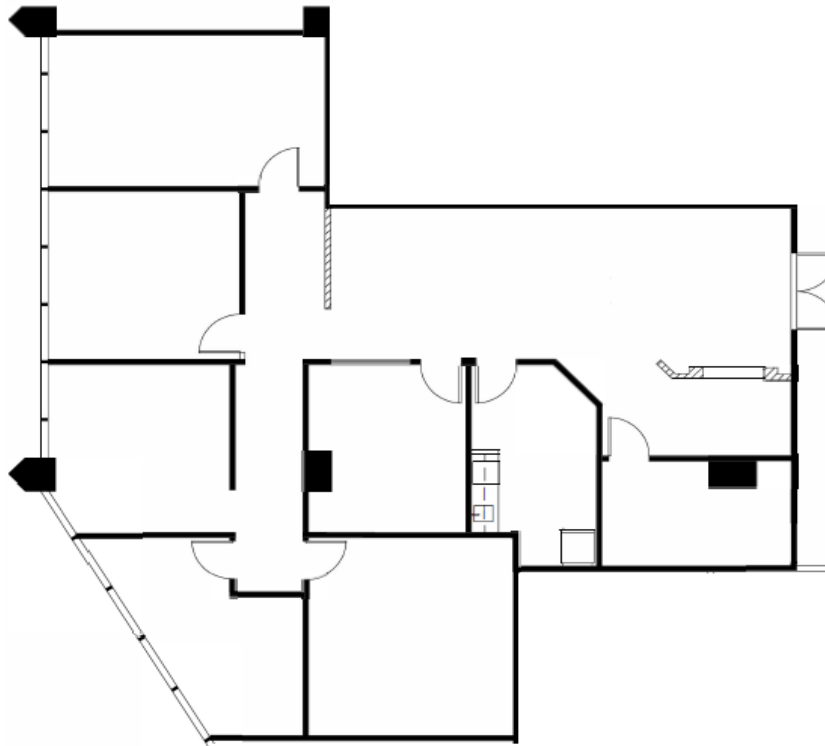

# BRICKELL CITY TOWER

80 SW 8TH ST  
MIAMI FL 33130

## SUITE 2157 | 2,601 RSF

VIEW  
Matterport®

BANYAN STREET  
REAL ESTATE FUNDS