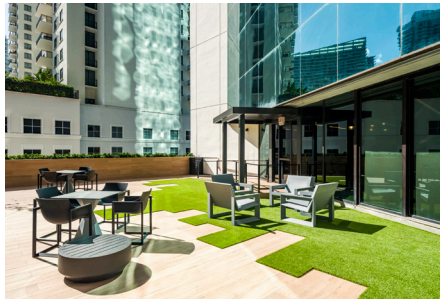

BRICKELL CITY TOWER

80 SW 8TH ST
MIAMI FL 33130

SUITE 2300 | 16,784 RSF

VIEW

Matterport®

BANYAN STREET
REAL ESTATE FUNDS

CBRE

LEASING CONTACTS