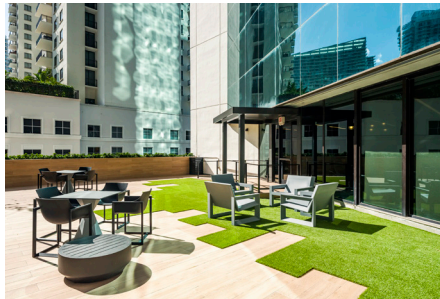

BRICKELL CITY TOWER

**80 SW 8TH ST
MIAMI FL 33130**

SUITE 2550 | 2,013 RSF

VIEW
Matterport®

BANYAN STREET
REAL ESTATE FUNDS

LEASING CONTACTS

Cameron Tallon
+1 407 284 7455
cameron.tallon@cbre.com

Eric Groffman
+1 786 390 7497
eric.groffman@cbre.com