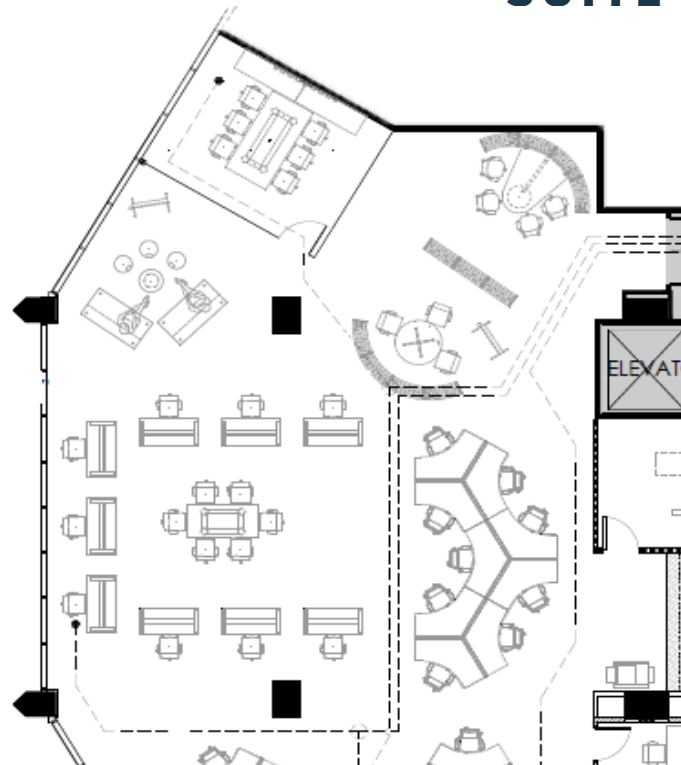

BRICKELL CITY TOWER

**80 SW 8TH ST
MIAMI FL 33130**

SUITE 2620 | 3,175 RSF

VIEW
Matterport®

BANYAN STREET
REAL ESTATE FUNDS

LEASING CONTACTS

Cameron Tallon
+1 407 284 7455
cameron.tallon@cbre.com

Eric Groffman
+1 786 390 7497
eric.groffman@cbre.com