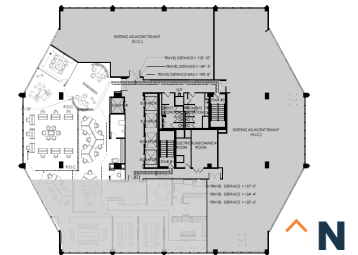

BRICKELL CITY TOWER

**80 SW 8TH ST
MIAMI FL 33130**

SUITE 2620 | 3,175 RSF

VIEW
Matterport®

BANYAN STREET
REAL ESTATE FUNDS

LEASING CONTACTS

Cameron Tallon
+1 407 284 7455
cameron.tallon@cbre.com

Eric Groffman
+1 786 390 7497
eric.groffman@cbre.com