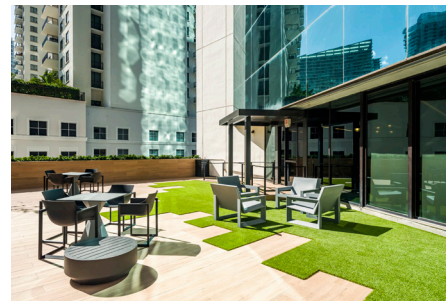

BRICKELL CITY TOWER

**80 SW 8TH ST
MIAMI FL 33130**

SUITE 2620 | 3,175 RSF

VIEW
Matterport®

BANYAN STREET
REAL ESTATE FUNDS

LEASING CONTACTS

Cameron Tallon
+1 407 284 7455
cameron.tallon@cbre.com

Eric Groffman
+1 786 390 7497
eric.groffman@cbre.com