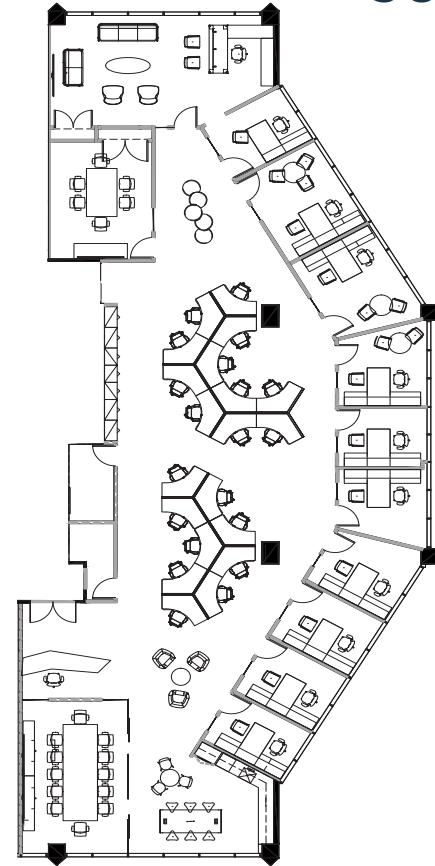

# BRICKELL CITY TOWER

80 SW 8TH ST  
MIAMI FL 33130

**SUITE 2660 | 5,593 RSF**

VIEW  
**Matterport®**

**BANYAN STREET**  
REAL ESTATE FUNDS