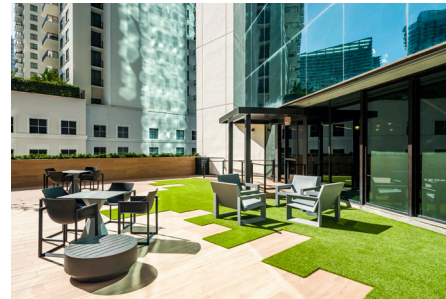

# BRICKELL CITY TOWER

80 SW 8TH ST  
MIAMI FL 33130

**SUITE 2660 | 5,593 RSF**

VIEW  
**Matterport®**

**BANYAN STREET**  
REAL ESTATE FUNDS