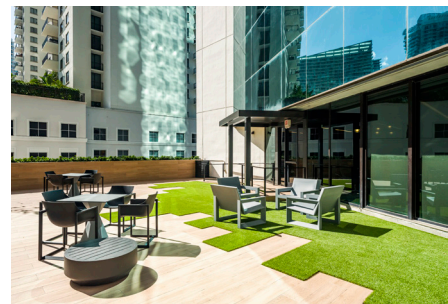

BRICKELL CITY TOWER

**80 SW 8TH ST
MIAMI FL 33130**

SUITE 2730 | 2,857 RSF

BANYAN STREET
REAL ESTATE FUNDS

LEASING CONTACTS

Cameron Tallon
+1 407 284 7455
cameron.tallon@cbre.com

Eric Groffman
+1 786 390 7497
eric.groffman@cbre.com