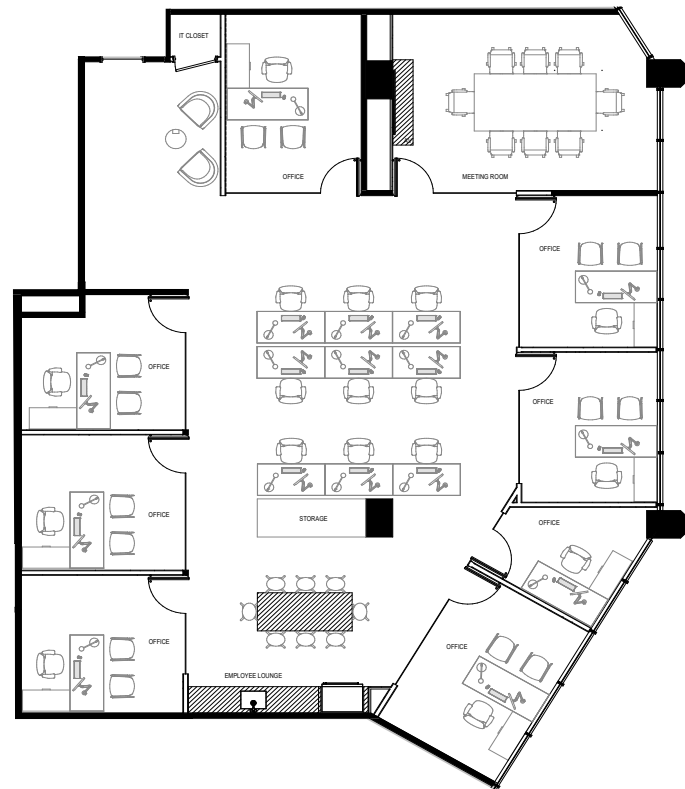

BRICKELL CITY TOWER

**80 SW 8TH ST
MIAMI FL 33130**

SUITE 2730 | 2,857 RSF

BANYAN STREET
REAL ESTATE FUNDS

LEASING CONTACTS

Cameron Tallon
+1 407 284 7455
cameron.tallon@cbre.com

Eric Groffman
+1 786 390 7497
eric.groffman@cbre.com