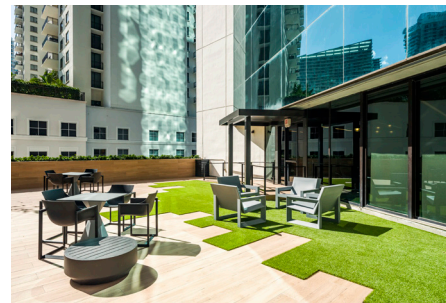

# BRICKELL CITY TOWER

80 SW 8TH ST  
MIAMI FL 33130