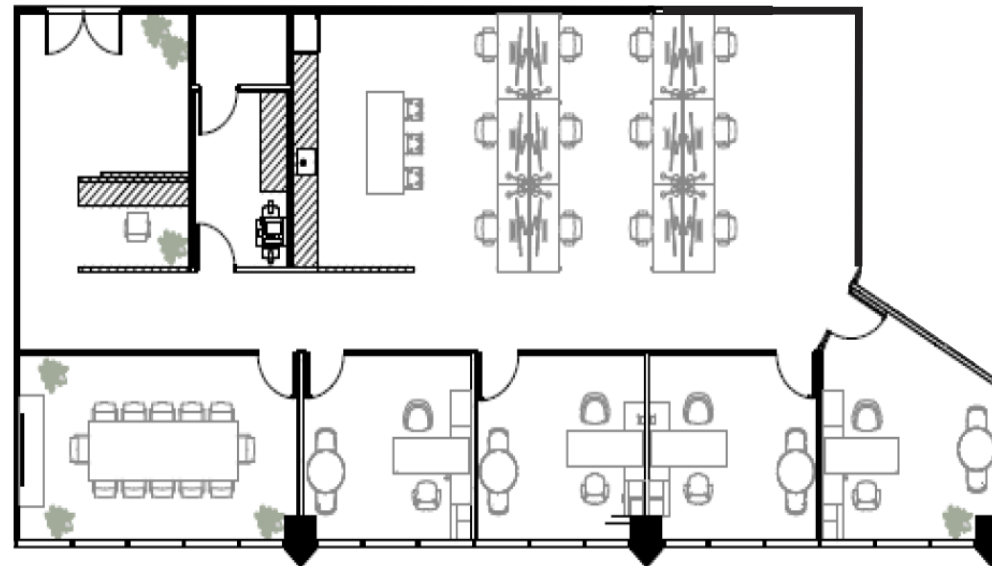

# BRICKELL CITY TOWER

80 SW 8TH ST  
MIAMI FL 33130

## SUITE 2910 | 3,215 RSF

VIEW  
Matterport®

BANYAN STREET  
REAL ESTATE FUNDS