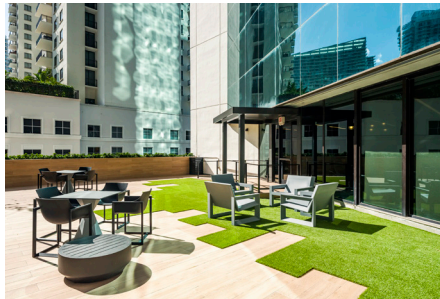

BRICKELL CITY TOWER

80 SW 8TH ST
MIAMI FL 33130

SUITE 3303 | 1,226 RSF

VIEW

Matterport®

BANYAN STREET
REAL ESTATE FUNDS

LEASING CONTACTS

Cameron Tallon
+1 407 284 7455
cameron.tallon@cbre.com