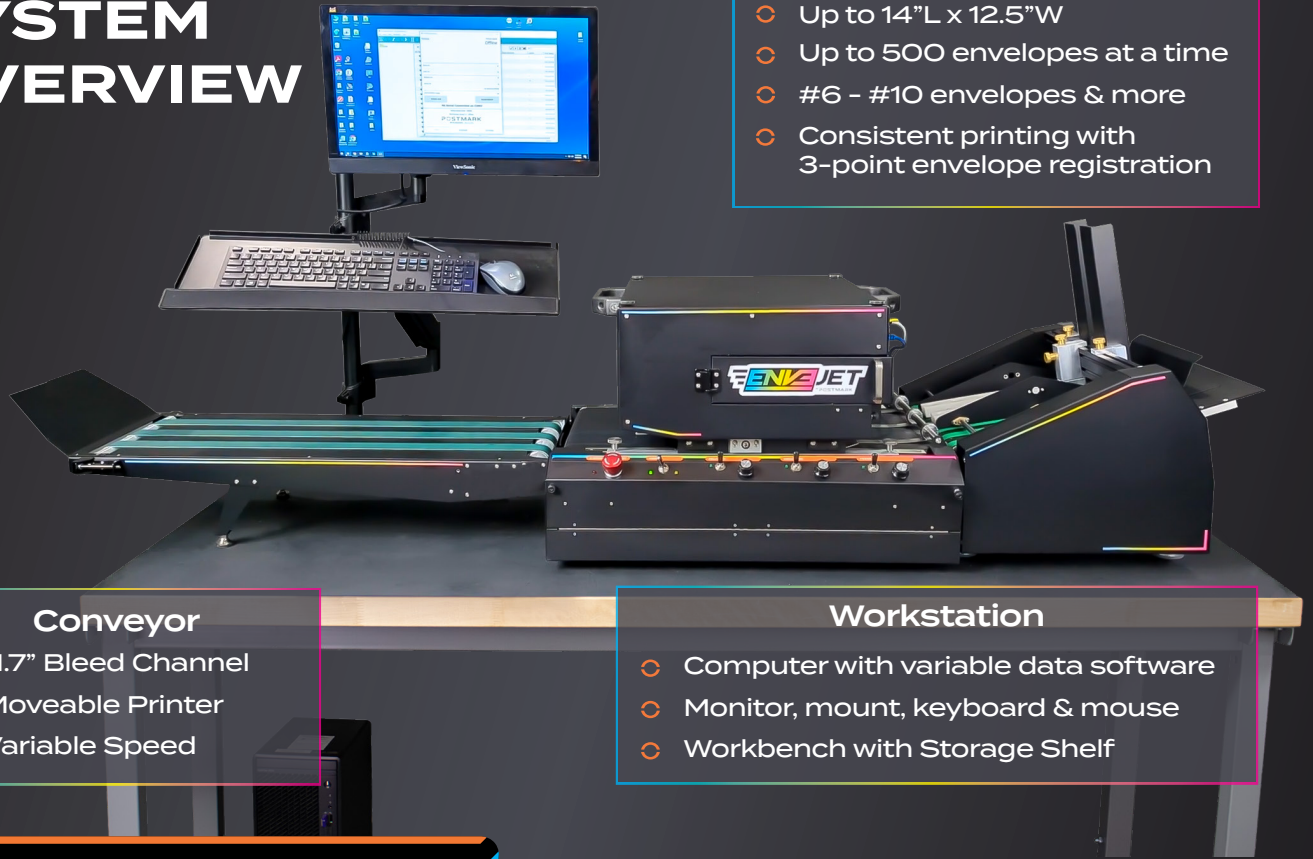

## All-in-One envelope printing solution

The EnveJet envelope printer is the ideal, streamlined solution for printing on a variety of envelopes up to 12.5" wide. Print at high speeds with the HP FI-1000 printhead. The EnveJet is the ideal choice for simple, streamlined envelope printing.

### MULTI-MODE OPERATION

Repositionable printer design allows for both bleed and non-bleed printing applications.

**VARIABLE DATA PRINTING**  
WITH INCLUDED SOFTWARE

# ALL-INCLUSIVE SYSTEM OVERVIEW

- ### Envelope Feeder
- Up to 14"L x 12.5"W
  - Up to 500 envelopes at a time
  - #6 - #10 envelopes & more
  - Consistent printing with 3-point envelope registration

- ### Conveyor
- 11.7" Bleed Channel
  - Moveable Printer
  - Variable Speed