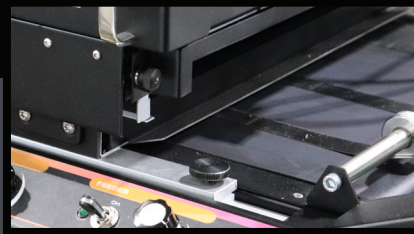

MULTI-MODE OPERATION

Repositionable printer design allows for both bleed and non-bleed printing applications.