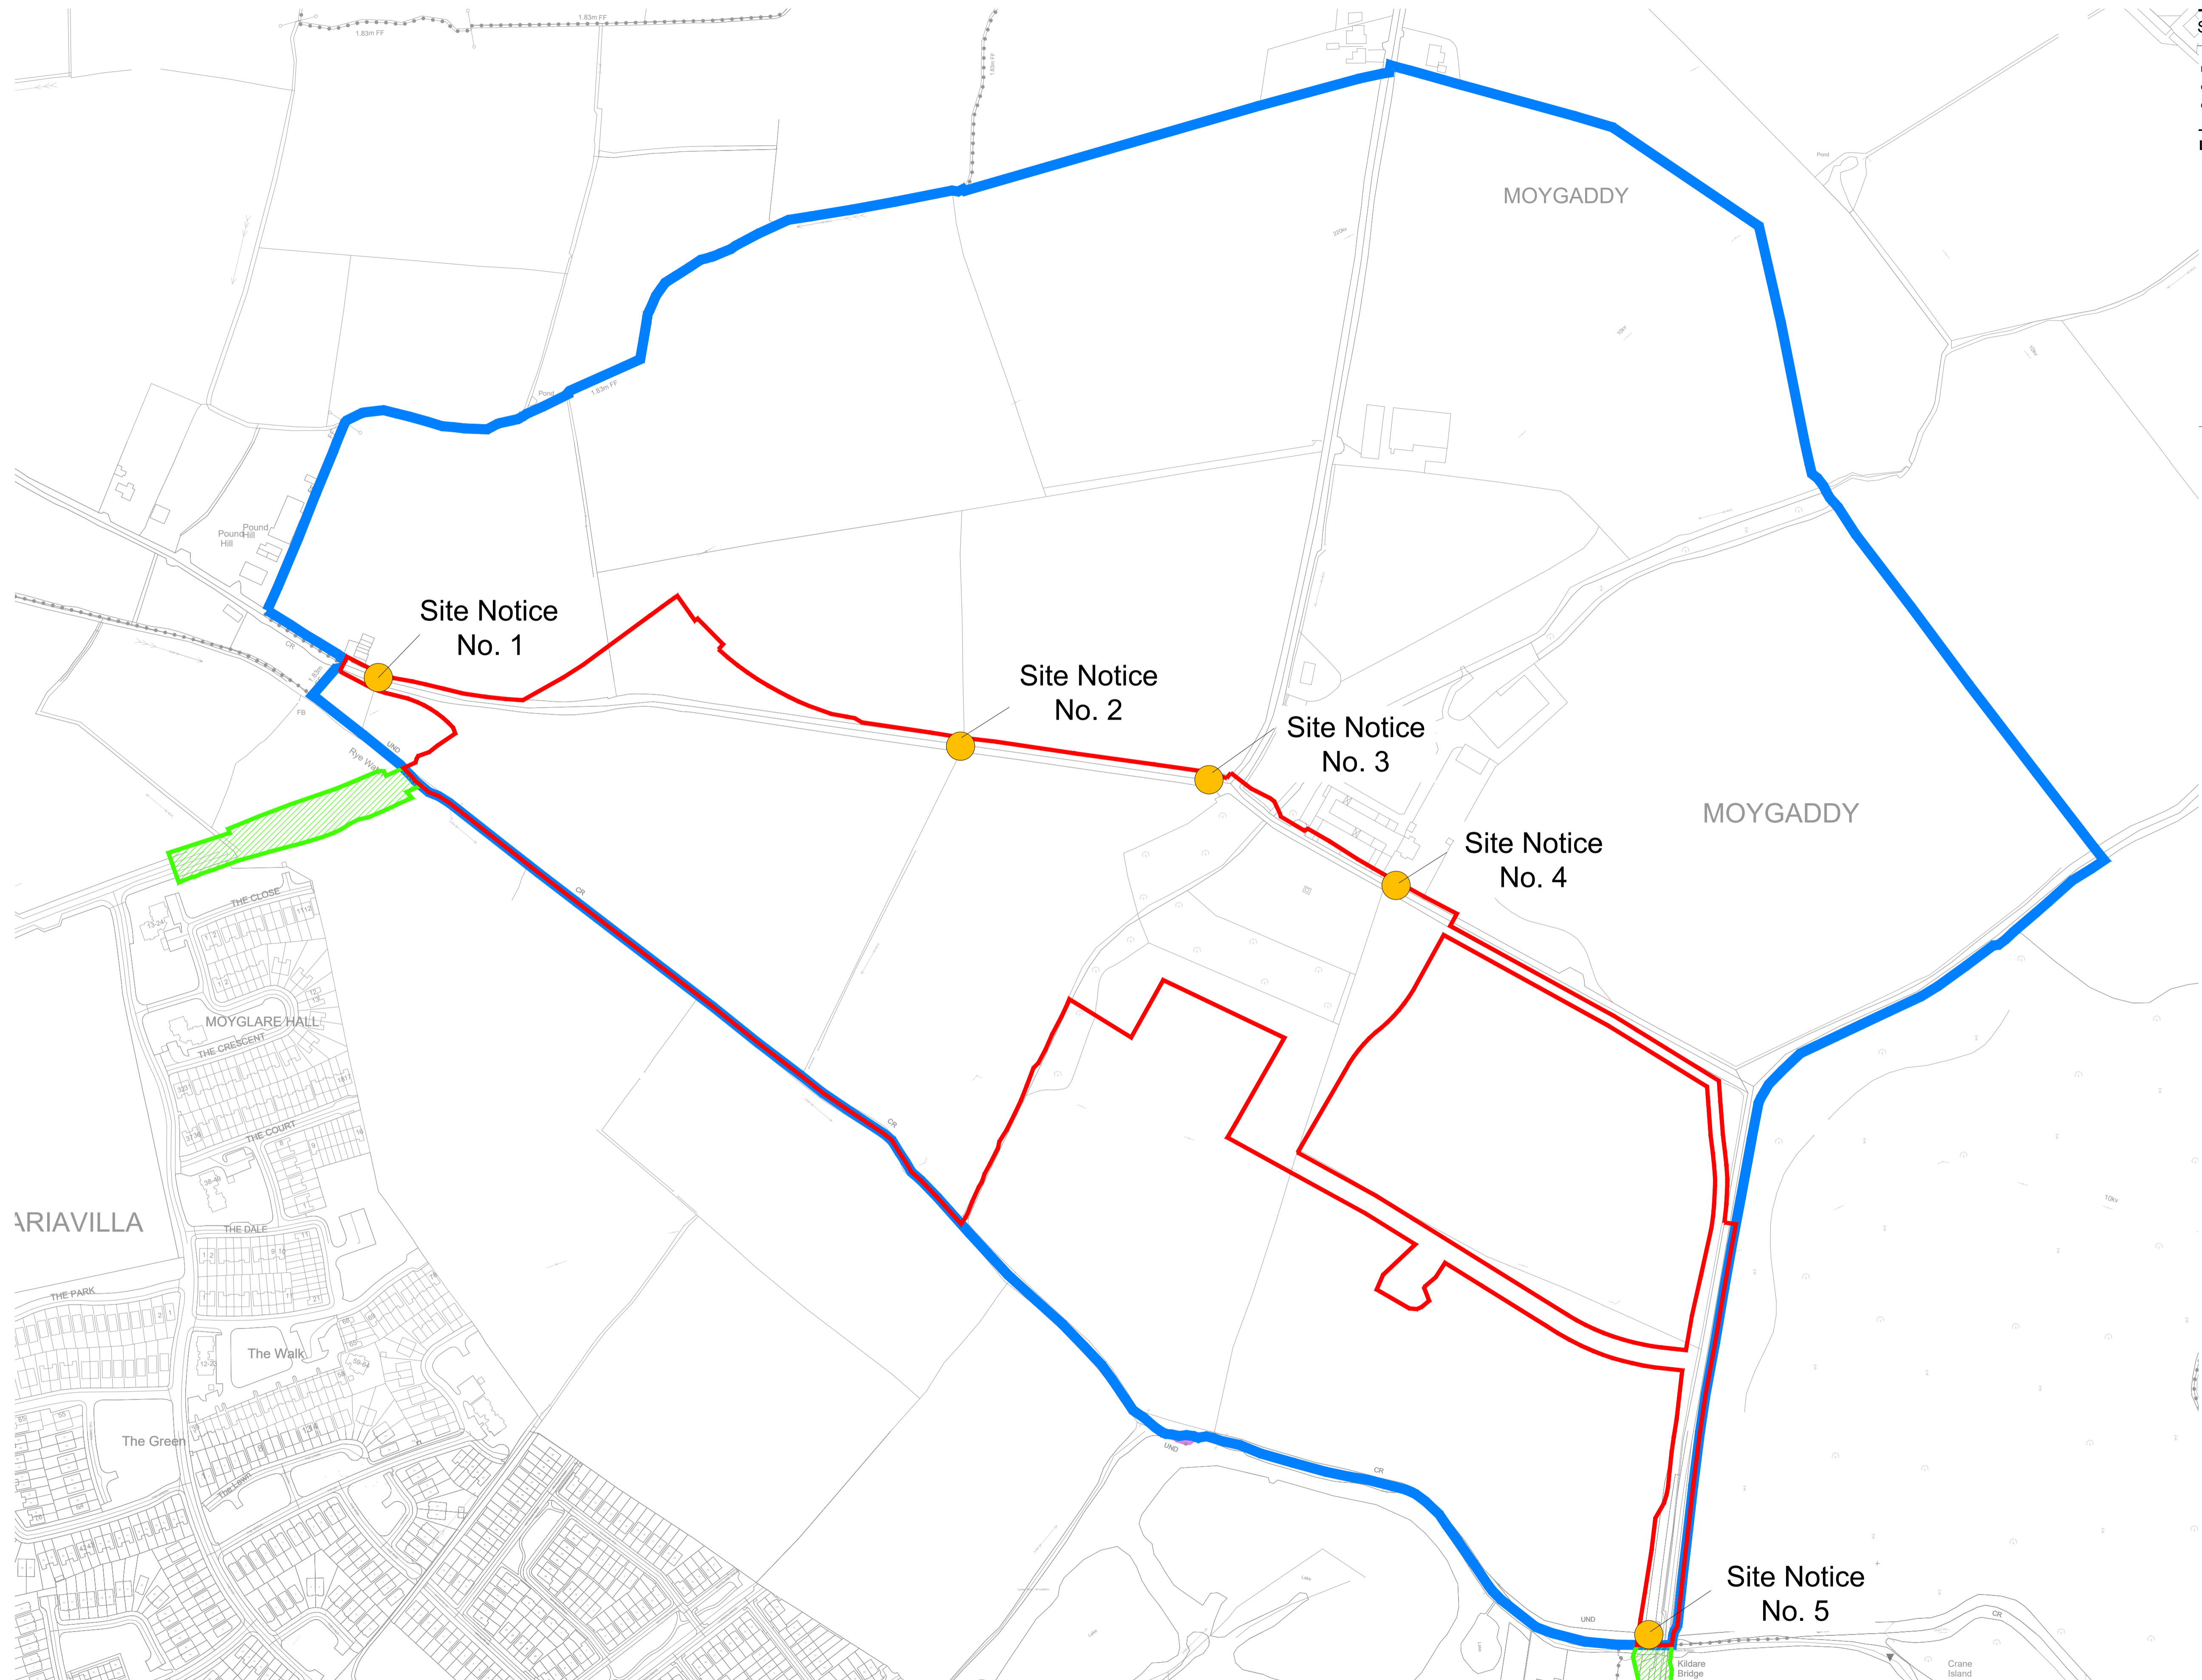

SITE LOCATION PLAN

REPRODUCED UNDER 2022 LICENCE NO.
CYAL 50250518
COPYRIGHT ORDNANCE SURVEY IRELAND

LEGEND

- ▬ SITE BOUNDARY (APPLICATION)
GROSS SITE AREA = 195,223 m²
(19.52 ha / 48.24 Acres)
- ▬ AREA IN CONTROL OF APPLICANT
OVERALL SITE AREA: 966,921sqm
(96.7 ha / 238.95 Acres)
- ▨ Lands situated in Co. Kildare which will be subject to separate planning applications
- Site Notice Location (5 no.)

NOTES:
DO NOT SCALE FROM DRAWINGS. WORK TO FIGURED DIMENSIONS ONLY. ARCHITECT TO BE NOTIFIED OF ALL DISCREPANCIES.

REVISIONS		
DATE	DESCRIPTION	No.

M^CCROSSAN O'ROURKE MANNING ARCHITECTS

PROJECT TITLE: Moygaddy, Maynooth, Co. Meath		DATE: Aug '22	DRAWN BY: JC
DRAWING TITLE: Moygaddy Castle SHD Site Location Map (1 of 2)		SCALE: 1:2500 @A1	REVISION: -
JOB NO: 21006	DRAWING NO: PL100A		