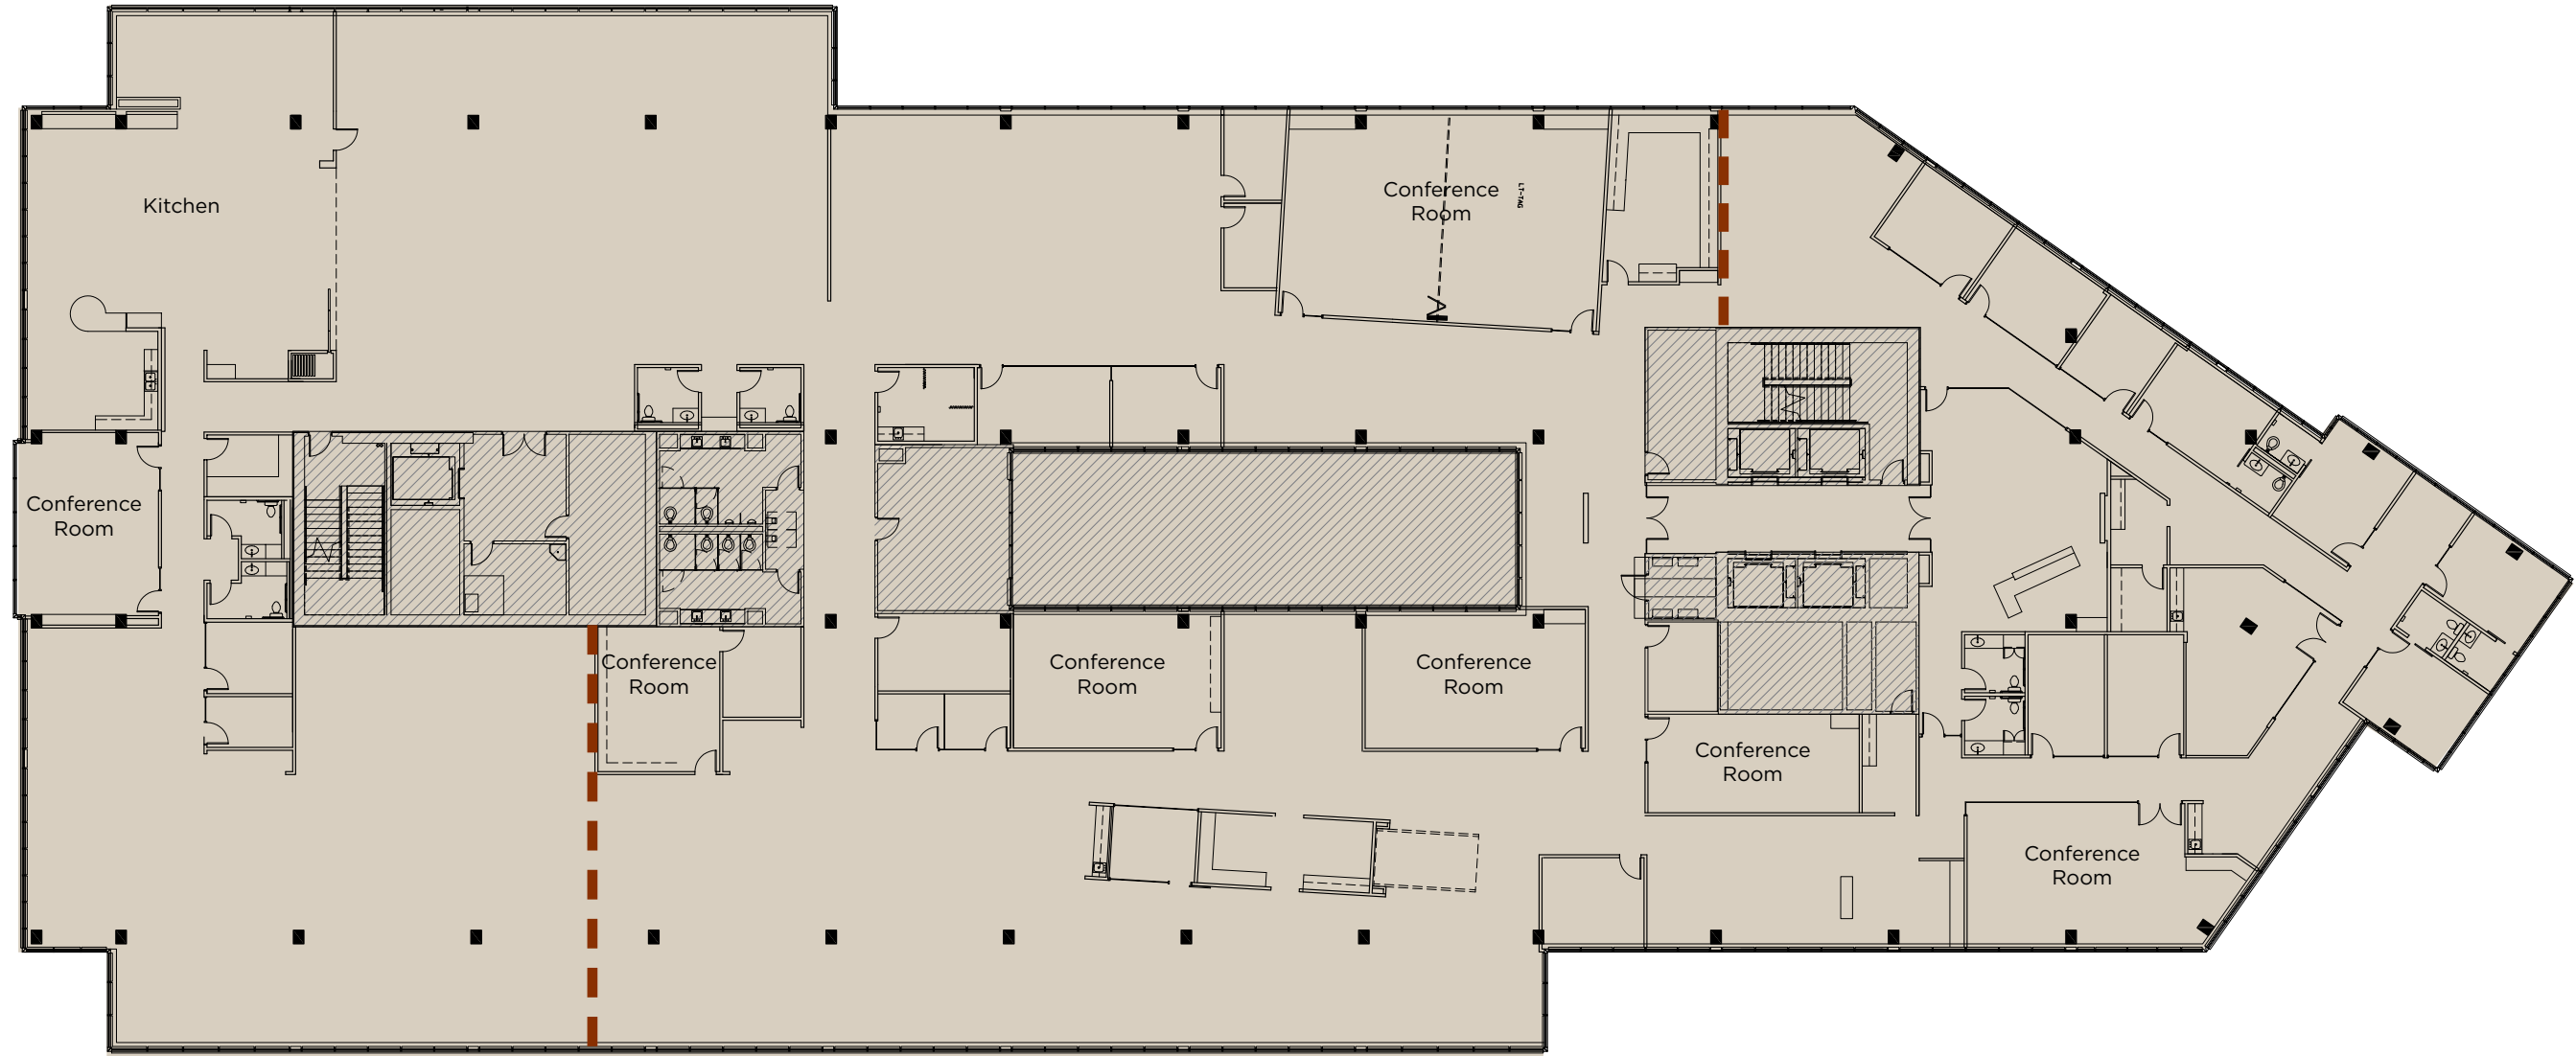

OFFICE SUITE 501

44,552 SF

DIVISIBLE TO ±20,000 SF

- Available now
- Full floor available with mix of offices, conference rooms, and open space
- High-end, Class A tech build-out
- Large kitchen area with views of the Olympic Mountains
- Potential locations of demising walls for two tenants