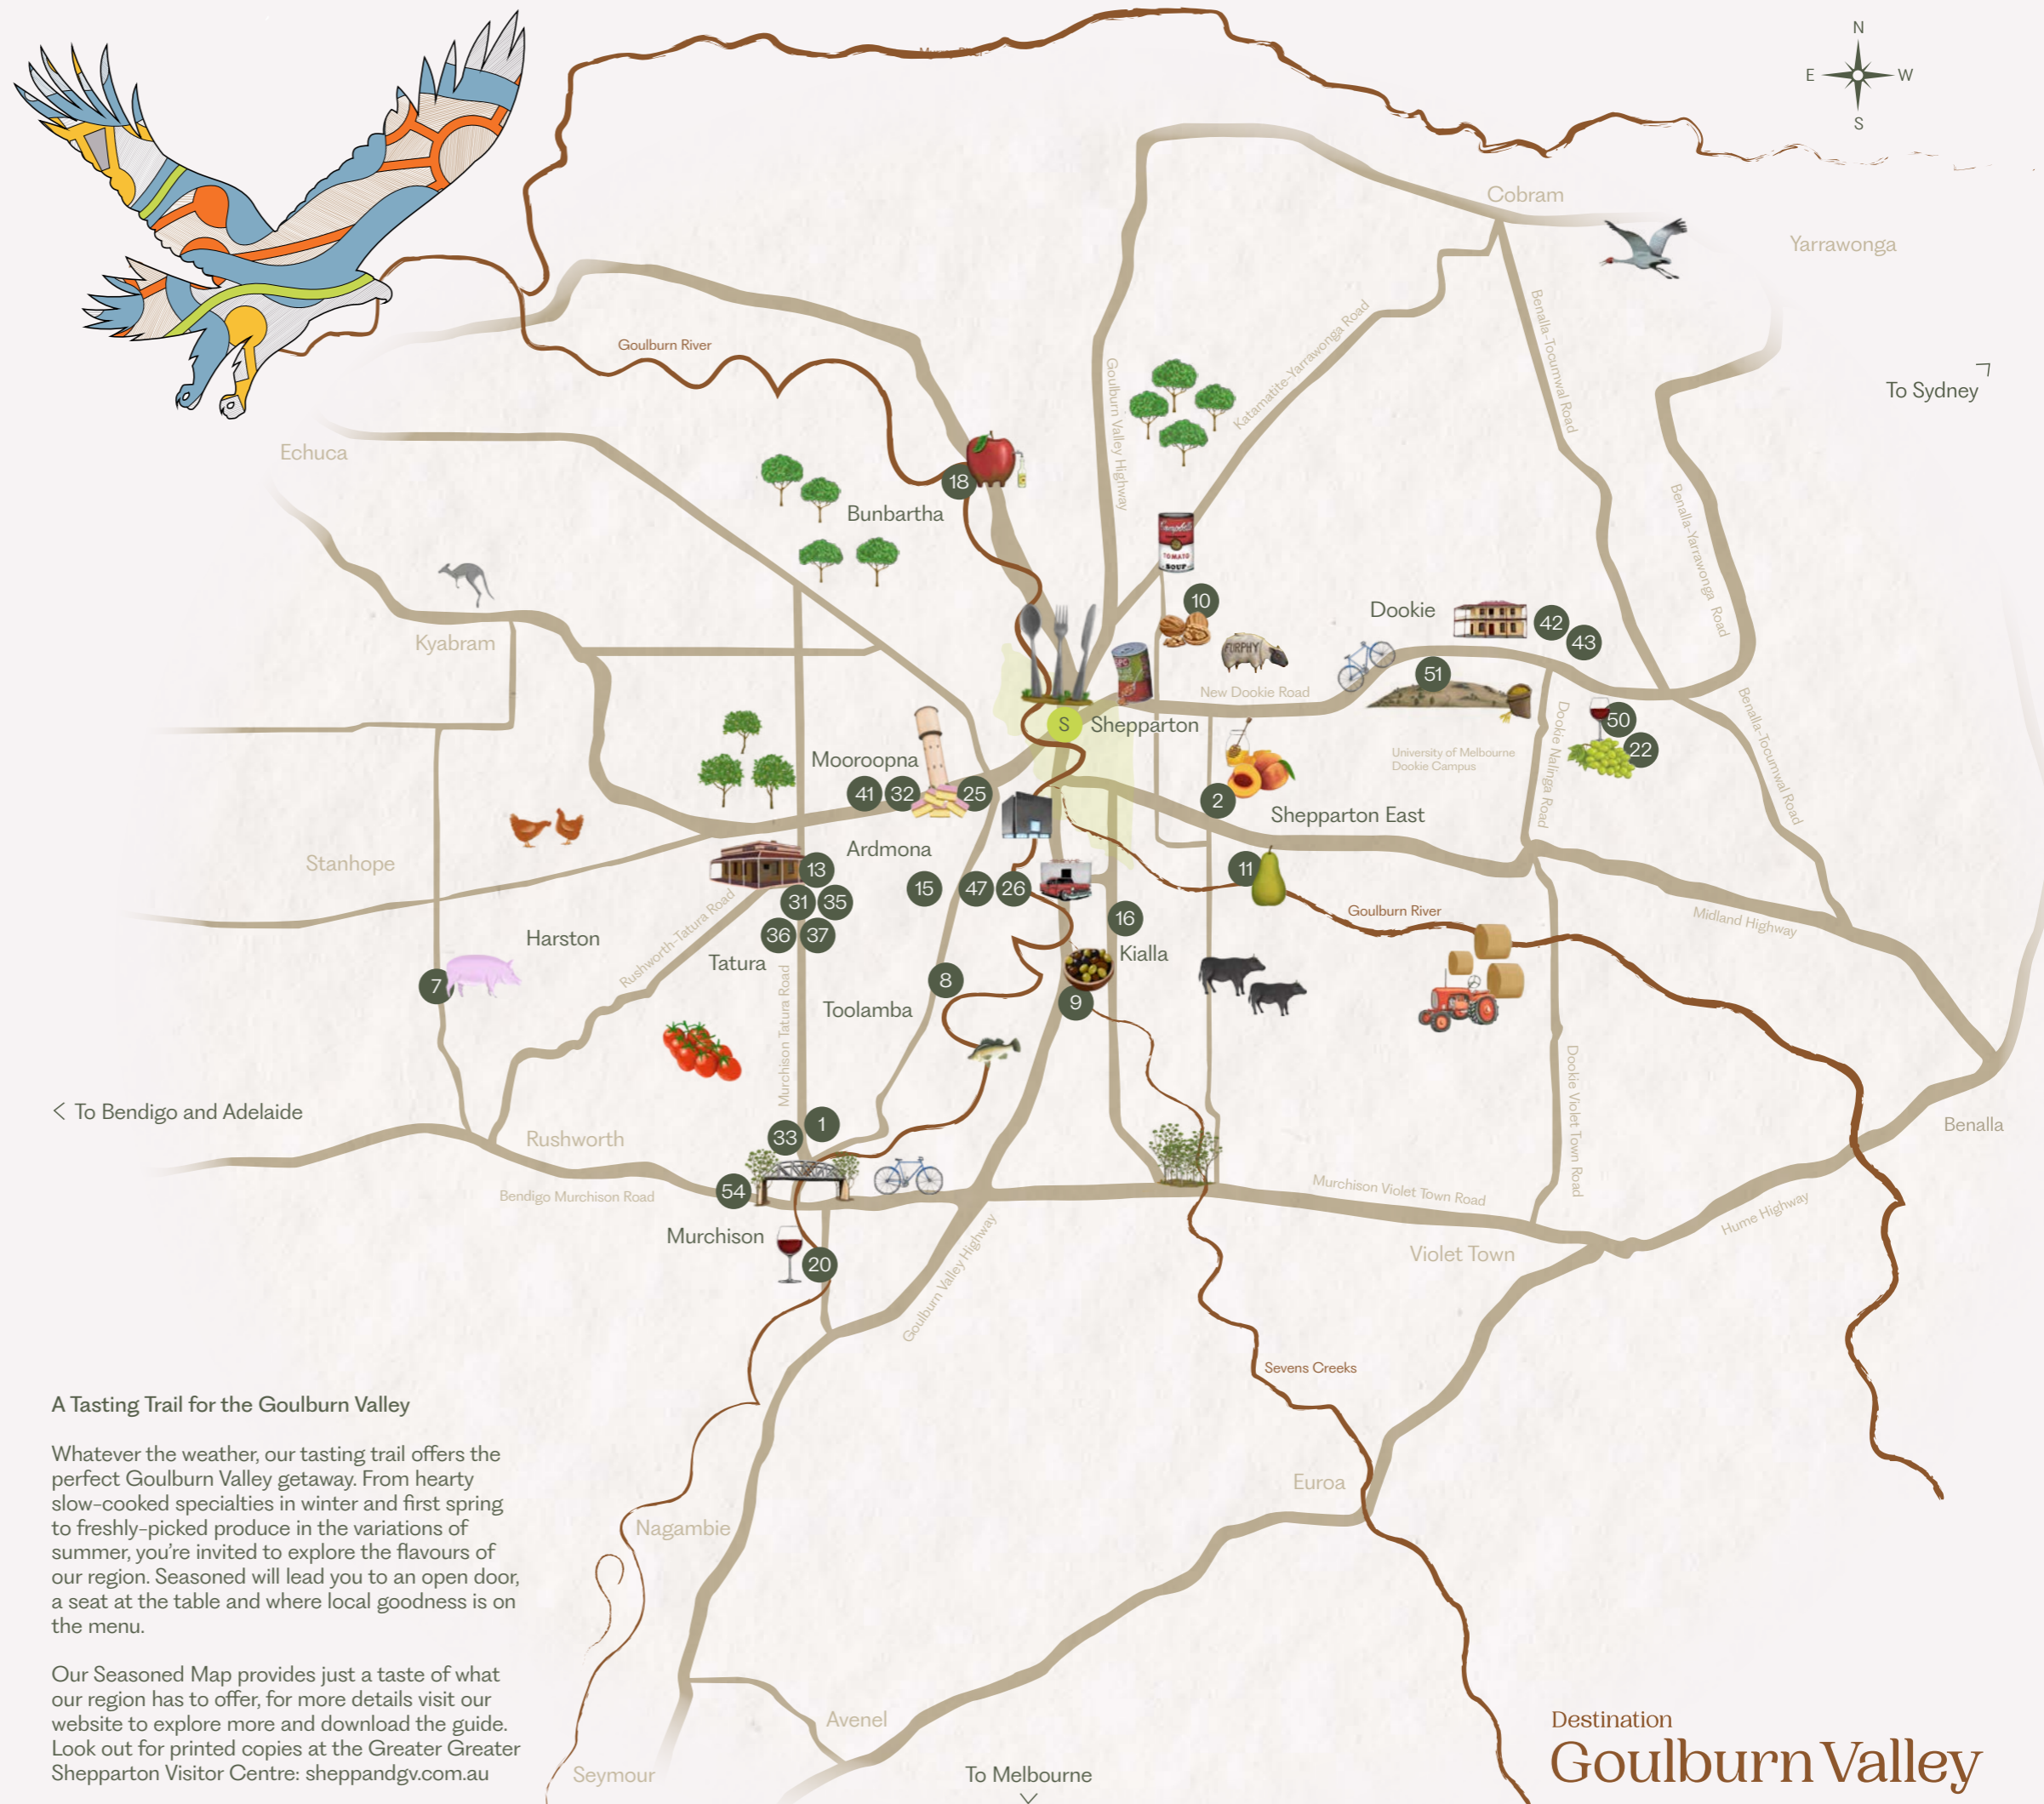

## Founded at the Farm Gate

1. Avonlea Flowers
2. Boris's Fruit Shed
3. Bunbartha Beef & Fine Produce
4. EcoStore
5. Finer Fruits
6. Goodlookin Googees
7. Goulburn Valley Pork
8. Humble Harvest
9. Olivehouse
10. Premier Australian Walnuts
11. Radevski Coolstores
12. SPC Factory Sales
13. Tatura Milk / Bega Cheese
14. The Nut Man
15. Vigliatura OrchaRoad (Love Shack)

## Butchers, Bakers and the Makers

25. Billy's Bakehouse and Tearooms
26. Chocolate Apple Factory
27. Dunkirk Food Store
28. Fiore's Bakery Café
29. Higgins Bakery
30. Krueger's Fine Meat and Smallgoods
31. Meats and Moore
32. Mooroopna Bakery
33. Murchison Bakery and Tearooms
34. North End Bakehouse
35. Tatura Bakery & Lunches
36. Tatura Family Butcher
37. Tatura Hot Bread
38. Tinto Kitchen
39. The Urban Cottage

## Restaurants and cafes

40. Belcibo + Co.
41. Bill + Beats
42. Dookie Emporium
43. Dookie General Store
44. Elsewhere at SAM
45. Lemon Tree Cafe
46. Little Lipari
47. Milestone
48. The Milkbar
49. Phillips Cellars and Regional Wine Centre
50. Rye at Tallis
51. Stellar
52. Teller

### A Tasting Trail for the Goulburn Valley

Whatever the weather, our tasting trail offers the perfect Goulburn Valley getaway. From hearty slow-cooked specialties in winter and first spring to freshly-picked produce in the variations of summer, you're invited to explore the flavours of our region. Seasoned will lead you to an open door, a seat at the table and where local goodness is on the menu.