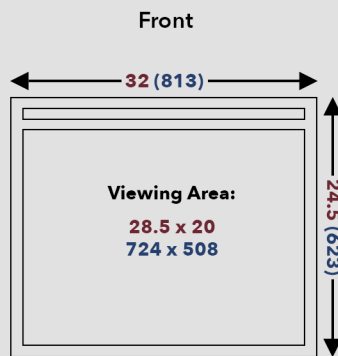

Dimensions

Guide

- millimeters
- inches

Specifications

Electrical

- Volts: 120V
- Amps: 15A
- Watts: 1500W
- Wiring: 3-prong Plug Kit

Heat Output

- BTUs: 5200
- Heating Area: 400 Sq.ft
- Remote Control incl.