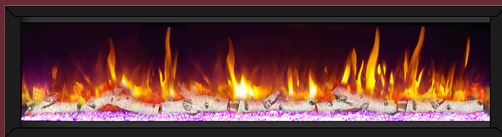

## FLAME CONTROLS

Controllable Red, White, and Yellow intensities, with color mixing capability