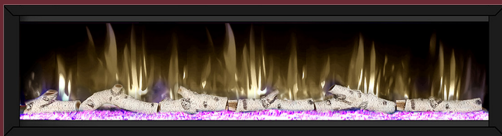

## FLAME CONTROLS

Controllable Red, White, and Yellow intensities, with color mixing capability