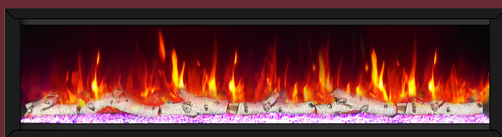

## FLAME CONTROLS

Controllable Red, White, and Yellow intensities, with color mixing capability