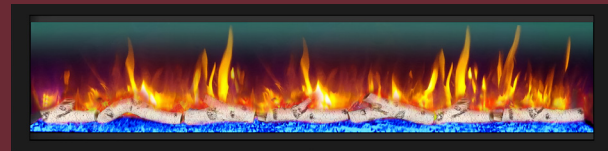

## FLAME CONTROLS

Controllable Red, White, and Yellow intensities, with color mixing capability

## TOP ACCENT LIGHTING

Warm and white top lighting, with controllable intensities