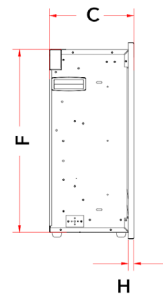

## PRODUCT DETAILS

Voltage	120 V	Heater timer	0.5H - 0.9H	Flame Only	41 W	BTU	5000 (high heat)	Heating Area	400 sq ft
Amps	12.5 A	Temperature	16°C-28°C / 60°F-82°F	Outlet	Standard (Type B)	Viewing Area	71 1/4" x 15" H	Remote	Included
Power	1500 W	Cord Length	2 m / 72 in.	Certification	CSA	Protocol	WiFi	App	Android / iOS

## DIMENSIONS

Model	A	B	C	D	E	F	G	H
DY-BFM76	1943 mm	514 mm	221 mm	1810 mm	381 mm	480 mm	1819 mm	13 mm
	76 1/2 in.	20 1/4 in.	8 3/4 in.	71 1/4 in.	15 in.	18 7/8 in.	71 5/8 in.	1/2 in.

## FRAMING

W	H	Depth
1826 mm	486 mm	203 mm
71 7/8 in.	19 1/8 in.	8 in.

Follow Us:

Your Authorized Dynasty Fireplaces Dealer: