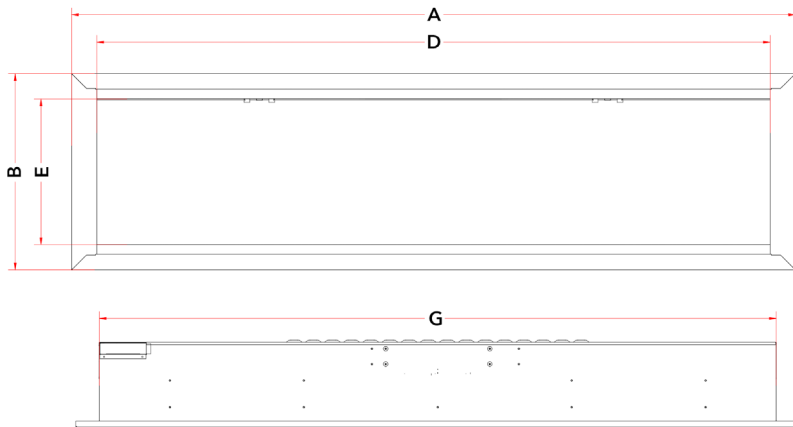

FRAMING

W	H	Depth
1826 mm	486 mm	203 mm
71 7/8 in.	19 1/8 in.	8 in.