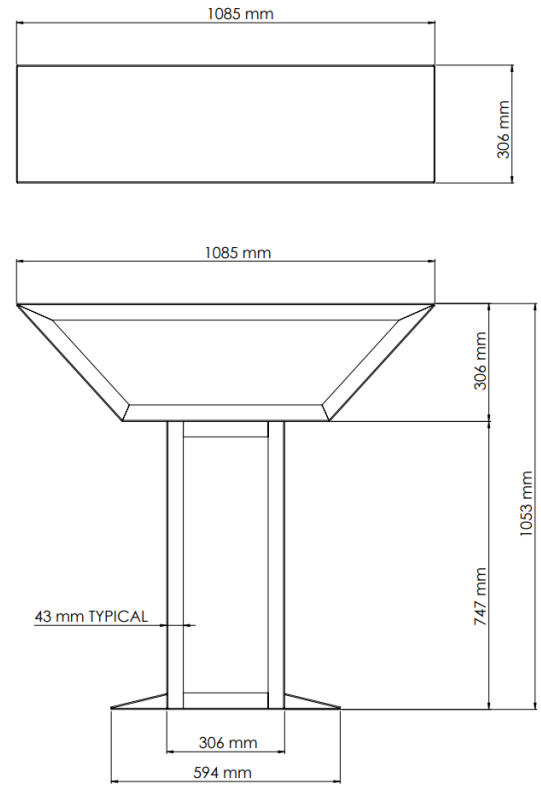

TROVE

Spec's

- Made from 3mm Cor-ten steel.
- Fully welded unit.
- Weight = 40 kg.
- Drain holes included for unwanted water build up.
- Holds timber lengths of up to 306mm before overhang occurs.
- Overall dimensions of 306x1085x1053mm.

Dimensions

Key Features

- A solid and stable construction that acts as a complementary piece to your outdoor setup.
- Base support and top shelf contains drain holes to prevent pooling water.
- Offers a clean and tidy solution when storing timber to accompany all outdoor firepit features.