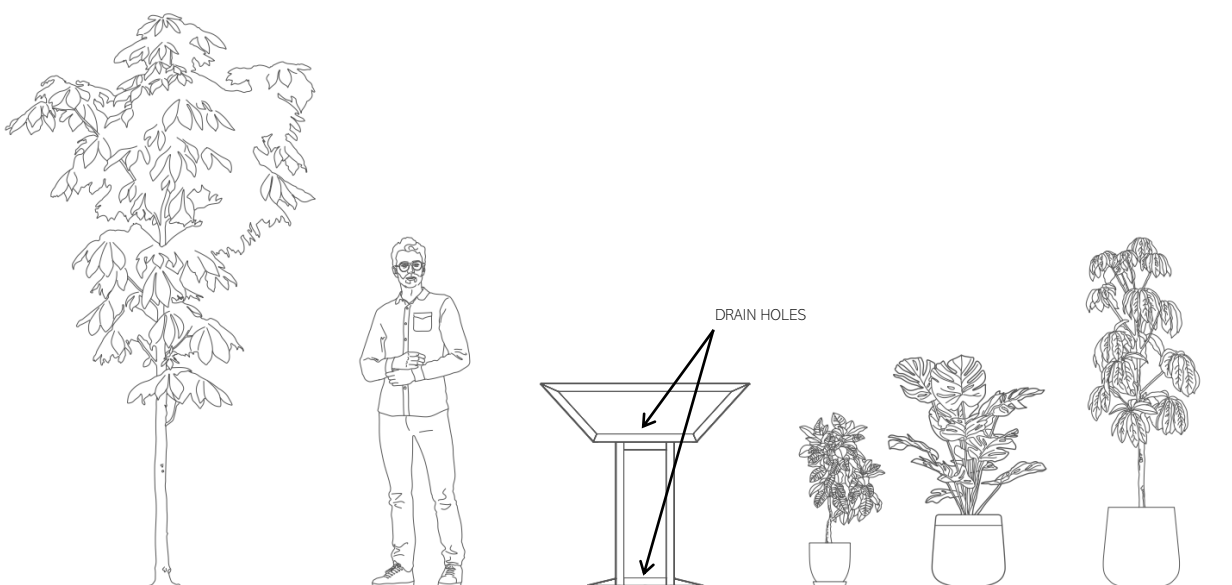

TROVE

Spec's

- Made from 3mm Cor-ten steel.
- Fully welded unit.
- Weight = 40 kg.
- Drain holes included for unwanted water build up.
- Holds timber lengths of up to 306mm before overhang occurs.
- Overall dimensions of 306x1085x1053mm.

Available Finishes

CORTEN STEEL

- Also known as weathering steel, rusted Cor-ten steel can last for decades.
- All Cor-ten steel units will arrive to you with a mill finish (un-rusted state).
- A patina will form within the first 6 months that acts as a protective coating.
- Whilst forming its patina within the early months before maturing, be aware that water run off may cause rust stains on neighbouring surfaces.
- To speed up the patina formation, lightly spray with a saltwater solution daily until desired finish is achieved.
- Please refer to our 'Product Care' web page under 'Support' for further information.

Dimensions

Key Features

- A solid and stable construction that acts as a complementary piece to your outdoor setup.
- Base support and top shelf contains drain holes to prevent pooling water.
- Offers a clean and tidy solution when storing timber to accompany all outdoor firepit features.