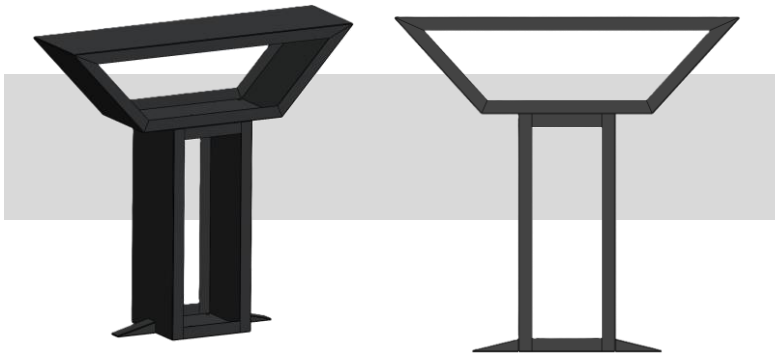

TROVE

Spec's

- Made from 3mm Cor-ten steel.
- Fully welded unit.
- Weight = 40 kg.
- Drain holes included for unwanted water build up.
- Holds timber lengths of up to 306mm before overhang occurs.
- Overall dimensions of 306x1085x1053mm.

Available Finishes

CORTEN STEEL

- Also known as weathering steel, rusted Cor-ten steel can last for decades.
- All Cor-ten steel units will arrive to you with a mill finish (un-rusted state).
- A patina will form within the first 6 months that acts as a protective coating.
- Whilst forming its patina within the early months before maturing, be aware that water run off may cause rust stains on neighbouring surfaces.
- To speed up the patina formation, lightly spray with a saltwater solution daily until desired finish is achieved.
- Please refer to our 'Product Care' web page under 'Support' for further information.

Dimensions

Key Features

- A solid and stable construction that acts as a complementary piece to your outdoor setup.
- Base support and top shelf contains drain holes to prevent pooling water.
- Offers a clean and tidy solution when storing timber to accompany all outdoor firepit features.