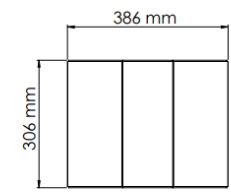

Dimensions