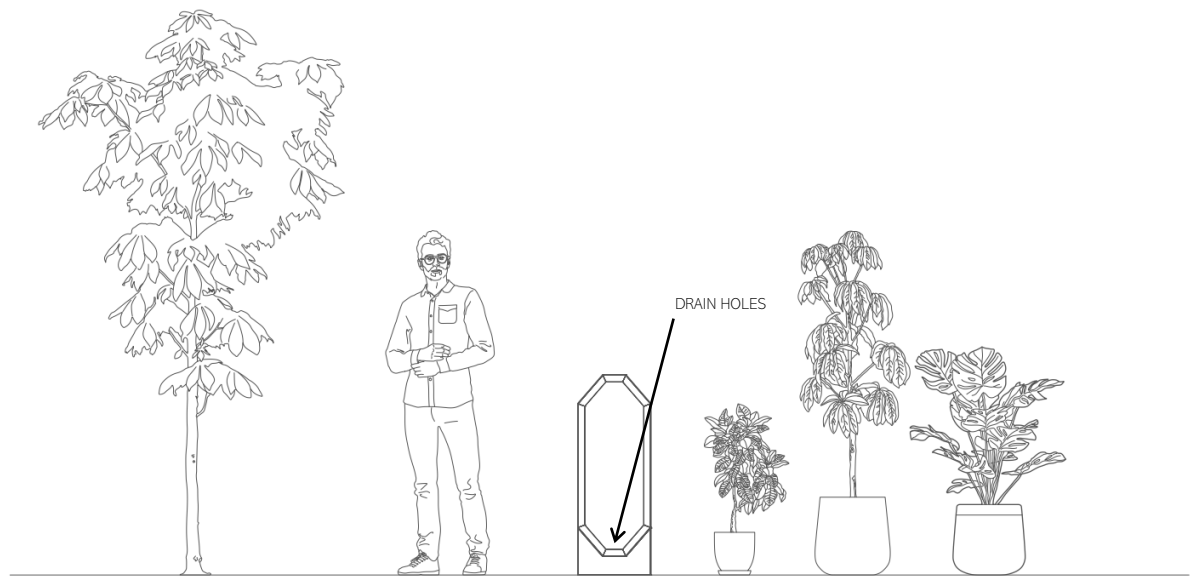

HOLDALL

Spec's

- Made from 3mm Cor-ten steel.
- Fully welded unit.
- Weight = 27 kg.
- Drain holes included for unwanted water build up.
- Holds timber lengths of up to 306mm before overhang occurs.
- Overall dimensions of 1053x386x306mm.

Available Finishes

CORTEN STEEL

- Also known as weathering steel, rusted Cor-ten steel can last for decades.
- All Cor-ten steel units will arrive to you with a mill finish (un-rusted state).
- A patina will form within the first 6 months that acts as a protective coating.
- Whilst forming its patina within the early months before maturing, be aware that water run off may cause rust stains on neighbouring surfaces.
- To speed up the patina formation, lightly spray with a saltwater solution daily until desired finish is achieved.
- Please refer to our 'Product Care' web page under 'Support' for further information.

Dimensions

Key Features

- A solid and stable construction that acts as a complementary piece to your outdoor setup.
- Base support contains drain holes to prevent pooling water.
- Offers a clean and tidy solution when storing timber to accompany all outdoor firepit features.