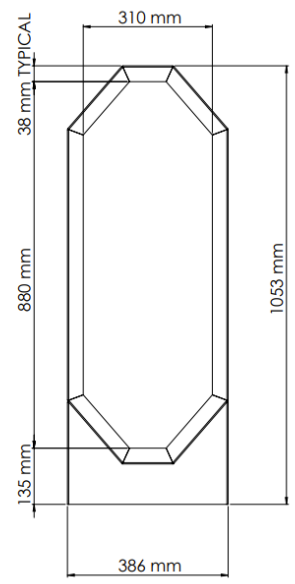

Dimensions