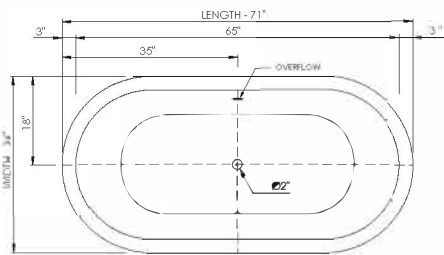

drop-in

Bathtub Detail:

Size (l) x (w) x (h):

Water capacity:

Overflow:

Maximum water level:

Inside floor area:

Waste diameter:

Weight:

Material:

Bathtub Specs:

71.0" x 36.0" x 22.0"

80.0 GAL

Internal overflow

16.5" - 19.5"

45.0" x 22.0"