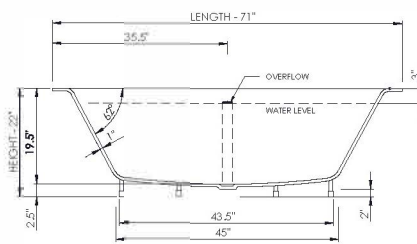

drop-in

Bathtub Detail:

Size (l) x (w) x (h):

Water capacity:

Overflow:

Maximum water level:

Inside floor area:

Waste diameter:

Weight:

Material:

Bathtub Specs:

71.0" x 36.0" x 22.0"

80.0 GAL

Internal overflow

16.5" - 19.5"

45.0" x 22.0"