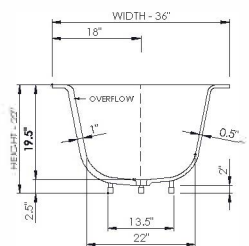

drop-in

Bathtub Detail:

Size (l) x (w) x (h):

Water capacity:

Overflow:

Maximum water level:

Inside floor area:

Waste diameter:

Weight:

Material:

Bathtub Specs:

71.0" x 36.0" x 22.0"

80.0 GAL

Internal overflow

16.5" - 19.5"

45.0" x 22.0"