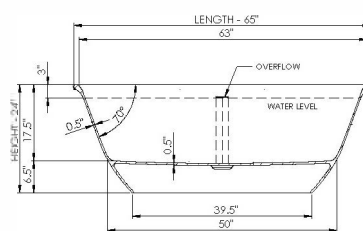

thin-edge

Bathtub Detail:

Size (l) x (w) x (h):
Water capacity:
Overflow:
Maximum water level:
Inside floor area:
Waste diameter:
Weight:
Material:

Bathtub Specs:

65.0" x 32.0" x 24.0"
80.0 GAL
Internal overflow
14.5" - 17.5"
50.0" x 25.5"
2.0"
155.0 LBS
DADOquartz®