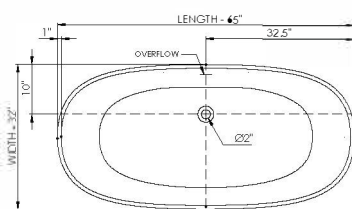

thin-edge

Bathtub Detail:

Size (l) x (w) x (h):
Water capacity:
Overflow:
Maximum water level:
Inside floor area:
Waste diameter:
Weight:
Material:

Bathtub Specs:

65.0" x 32.0" x 24.0"
80.0 GAL
Internal overflow
14.5" - 17.5"
50.0" x 25.5"
2.0"
155.0 LBS
DADOquartz®