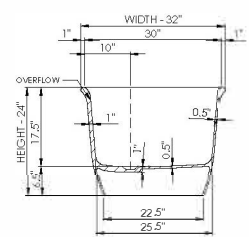

thin-edge

Bathtub Detail:

Size (l) x (w) x (h):
Water capacity:
Overflow:
Maximum water level:
Inside floor area:
Waste diameter:
Weight:
Material:

Bathtub Specs:

65.0" x 32.0" x 24.0"
80.0 GAL
Internal overflow
14.5" - 17.5"
50.0" x 25.5"
2.0"
155.0 LBS
DADOquartz®