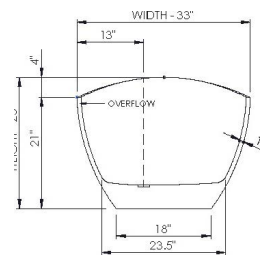

thin-edge

Bathtub Detail:

Size (l) X (w) X (h)

Water capacity:

Overflow:

Maximum water level:

Inside floor area:

Waste diameter:

Weight:

Material :

Bathtub Specs:

68 0" x 33 0" x 25 0"

80.0 GAL

Internal overflow

135"-165"

43 0" x 235"