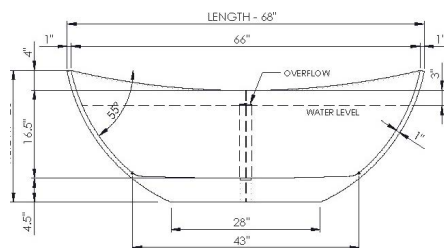

thin-edge

Bathtub Detail:

Size (l) X (w) X (h)

Water capacity:

Overflow:

Maximum water level:

Inside floor area:

Waste diameter:

Weight:

Material :

Bathtub Specs:

68 0" x 33 0" x 25 0"

80.0 GAL

Internal overflow

135"-165"

43 0" x 235"