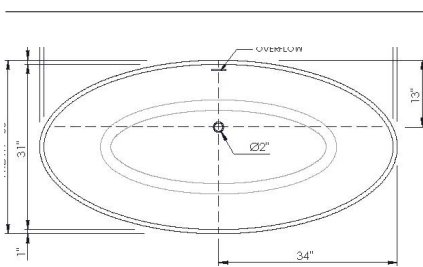

thin-edge

Bathtub Detail:

Size (l) X (w) X (h)

Water capacity:

Overflow:

Maximum water level:

Inside floor area:

Waste diameter:

Weight:

Material :

Bathtub Specs:

68 0" x 33 0" x 25 0"

80.0 GAL

Internal overflow

135"-165"

43 0" x 235"