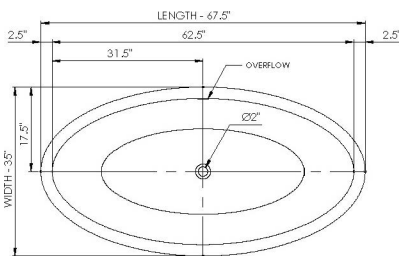

#### Bathtub Detail:

Size (l) x (w) x (h)

Water capacity

Overflow:

Maximum water level:

Inside floor area:

Waste diameter:

Weight:

#### Bathtub Specs:

67.5" x 35.0" x 22.5"

85.0 GAL

Internal overflow

14.0" - 17.0"

49.0" x 18.0"

2.0"

220.0 LBS