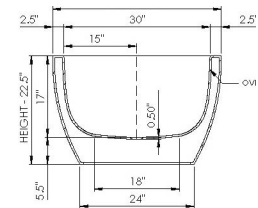

#### Bathtub Detail:

Size (l) x (w) x (h)

Water capacity

Overflow:

Maximum water level:

Inside floor area:

Waste diameter:

Weight:

#### Bathtub Specs:

67.5" x 35.0" x 22.5"

85.0 GAL

Internal overflow

14.0" - 17.0"

49.0" x 18.0"

2.0"

220.0 LBS