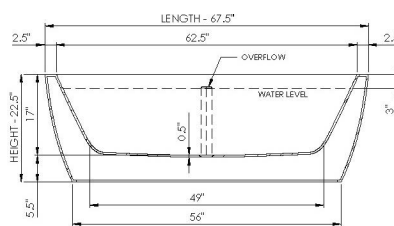

#### Bathtub Detail:

Size (l) x (w) x (h)

Water capacity

Overflow:

Maximum water level:

Inside floor area:

Waste diameter:

Weight:

#### Bathtub Specs:

67.5" x 35.0" x 22.5"

85.0 GAL

Internal overflow

14.0" - 17.0"

49.0" x 18.0"

2.0"

220.0 LBS