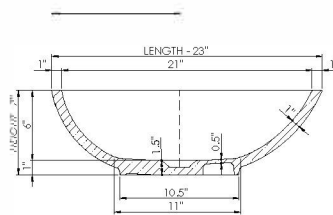

wide-edge

Basin Detail:

Size (l) x (w) x (h):
Top to waste:
Overflow:
Waste diameter:
Weight:
Mounting:

Basin Specs:

23.0" x 15.0" x 7.0"
6.0"
No overflow
2.0"
25.0 LBS
Counter-top

Color:

Matte White
Polished White