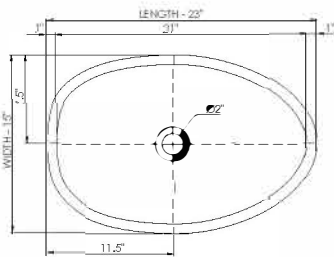

wide-edge

Basin Detail:

Size (l) x (w) x (h):
Top to waste:
Overflow:
Waste diameter:
Weight:
Mounting:

Basin Specs:

23.0" x 15.0" x 7.0"
6.0"
No overflow
2.0"
25.0 LBS
Counter-top

Color:

Matte White
Polished White