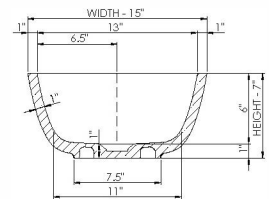

wide-edge

Basin Detail:

Size (l) x (w) x (h):
Top to waste:
Overflow:
Waste diameter:
Weight:
Mounting:

Basin Specs:

23.0" x 15.0" x 7.0"
6.0"
No overflow
2.0"
25.0 LBS
Counter-top

Color:

Matte White
Polished White