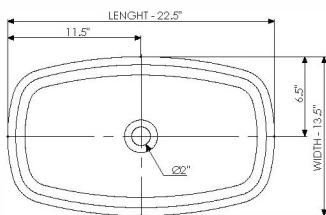

#### Basin Detail:

Size (l) x (w) x (h):

Top to waste:

Overflow:

Waste diameter:

Weight:

Mounting:

Material:

#### Basin Specs:

22.5" x 13.5" x 5.5"

4.5"

No overflow

2.0"

25.0 LBS

Counter-top /

Under-mount