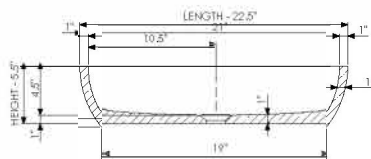

#### Basin Detail:

Size (l) x (w) x (h):

Top to waste:

Overflow:

Waste diameter:

Weight:

Mounting:

Material:

#### Basin Specs:

22.5" x 13.5" x 5.5"

4.5"

No overflow

2.0"

25.0 LBS

Counter-top /

Under-mount