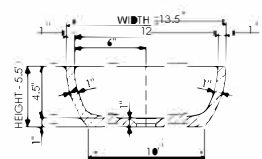

#### Basin Detail:

Size (l) x (w) x (h):

Top to waste:

Overflow:

Waste diameter:

Weight:

Mounting:

Material:

#### Basin Specs:

22.5" x 13.5" x 5.5"

4.5"

No overflow

2.0"

25.0 LBS

Counter-top /

Under-mount