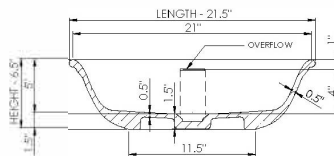

thin-edge

Basin Detail:

Size (l) x (w) x (h):

Top to waste:

Overflow:

Waste diameter:

Weight:

Mounting:

Material:

Basin Specs:

21.5" x 16.0" x 6.5"

5.0"

Internal overflow

2.0"

20.0 LBS

Counter-top