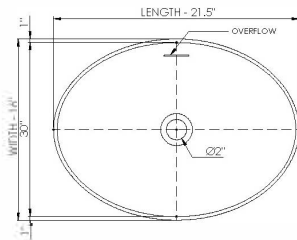

thin-edge

Basin Detail:

Size (l) x (w) x (h):

Top to waste:

Overflow:

Waste diameter:

Weight:

Mounting:

Material:

Basin Specs:

21.5" x 16.0" x 6.5"

5.0"

Internal overflow

2.0"

20.0 LBS

Counter-top