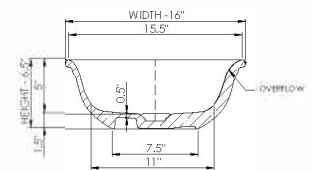

thin-edge

Basin Detail:

Size (l) x (w) x (h):

Top to waste:

Overflow:

Waste diameter:

Weight:

Mounting:

Material:

Basin Specs:

21.5" x 16.0" x 6.5"

5.0"

Internal overflow

2.0"

20.0 LBS

Counter-top