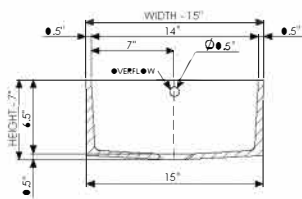

under-mount

Basin Detail:

Size (l) x (w) x (h):
Top to waste:
Overflow:
Waste diameter:
Weight:
Mounting:

Basin Specs:

15.0" x 16.0" x 7.0"
6.5"
Internal overflow
2.0"
20.0 LBS
Under-mount

Color:

Matte White
Polished White