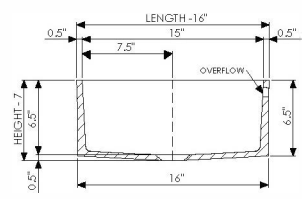

under-mount

Basin Detail:

Size (l) x (w) x (h):
Top to waste:
Overflow:
Waste diameter:
Weight:
Mounting:

Basin Specs:

15.0" x 16.0" x 7.0"
6.5"
Internal overflow
2.0"
20.0 LBS
Under-mount

Color:

Matte White
Polished White