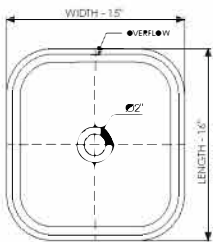

under-mount

Basin Detail:

Size (l) x (w) x (h):
Top to waste:
Overflow:
Waste diameter:
Weight:
Mounting:

Basin Specs:

15.0" x 16.0" x 7.0"
6.5"
Internal overflow
2.0"
20.0 LBS
Under-mount

Color:

Matte White
Polished White