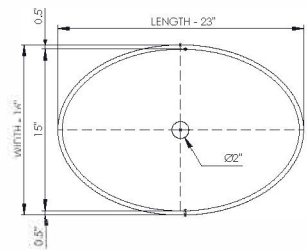

pedestal

**Basin Detail:**

Size (l) x (w) x (h):  
Top to waste:  
Overflow:  
Waste diameter:  
Weight:  
Plumbing access:  
  
Material:

**Basin Specs:**

23.0" x 16.0" x 36.0"  
6.0"  
No overflow  
2.0"  
55.0 LB  
Back & bottom  
6.0" diameter  
DADOquartz®