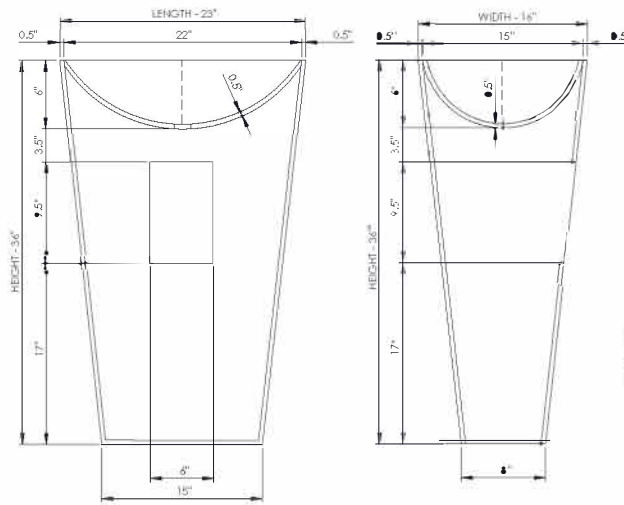

pedestal

**Basin Detail:**

Size (l) x (w) x (h):  
Top to waste:  
Overflow:  
Waste diameter:  
Weight:  
Plumbing access:  
  
Material:

**Basin Specs:**

23.0" x 16.0" x 36.0"  
6.0"  
No overflow  
2.0"  
55.0 LB  
Back & bottom  
6.0" diameter  
DADOquartz®