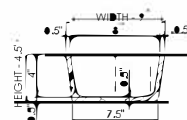

wide-edge

Basin Detail:

Size (l) x (w) x (h):

Top to waste:

Overflow:

Waste diameter:

Weight:

Mounting:

Material:

Basin Specs:

19.5" x 9.0" x 4.5"

4.0"

No overflow

2.0"

10.0 LBS

Counter-top /