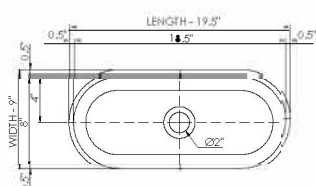

wide-edge

Basin Detail:

Size (l) x (w) x (h):

Top to waste:

Overflow:

Waste diameter:

Weight:

Mounting:

Material:

Basin Specs:

19.5" x 9.0" x 4.5"

4.0"

No overflow

2.0"

10.0 LBS

Counter-top /