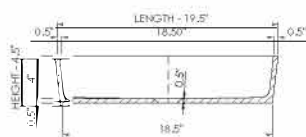

wide-edge

Basin Detail:

Size (l) x (w) x (h):

Top to waste:

Overflow:

Waste diameter:

Weight:

Mounting:

Material:

Basin Specs:

19.5" x 9.0" x 4.5"

4.0"

No overflow

2.0"

10.0 LBS

Counter-top /