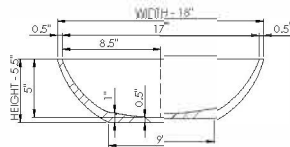

 wide-edge

**Basin Detail:**

Size (l) x (w) x (h):  
Top to waste:  
Overflow:  
Waste diameter:  
Weight:  
Mounting:  
Material:

**Basin Specs:**

18.0" x 18.0" x 5.5"  
5.0"  
No overflow  
2.0"  
15.0 LBS  
Counter-top /  
Under-mount  
DADOquartz®