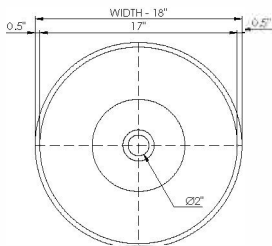

 wide-edge

**Basin Detail:**

Size (l) x (w) x (h):  
Top to waste:  
Overflow:  
Waste diameter:  
Weight:  
Mounting:  
Material:

**Basin Specs:**

18.0" x 18.0" x 5.5"  
5.0"  
No overflow  
2.0"  
15.0 LBS  
Counter-top /  
Under-mount  
DADOquartz®