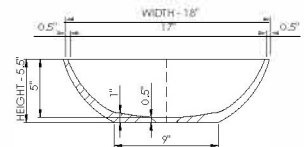

 wide-edge

**Basin Detail:**

Size (l) x (w) x (h):  
Top to waste:  
Overflow:  
Waste diameter:  
Weight:  
Mounting:  
Material:

**Basin Specs:**

18.0" x 18.0" x 5.5"  
5.0"  
No overflow  
2.0"  
15.0 LBS  
Counter-top /  
Under-mount  
DADOquartz®