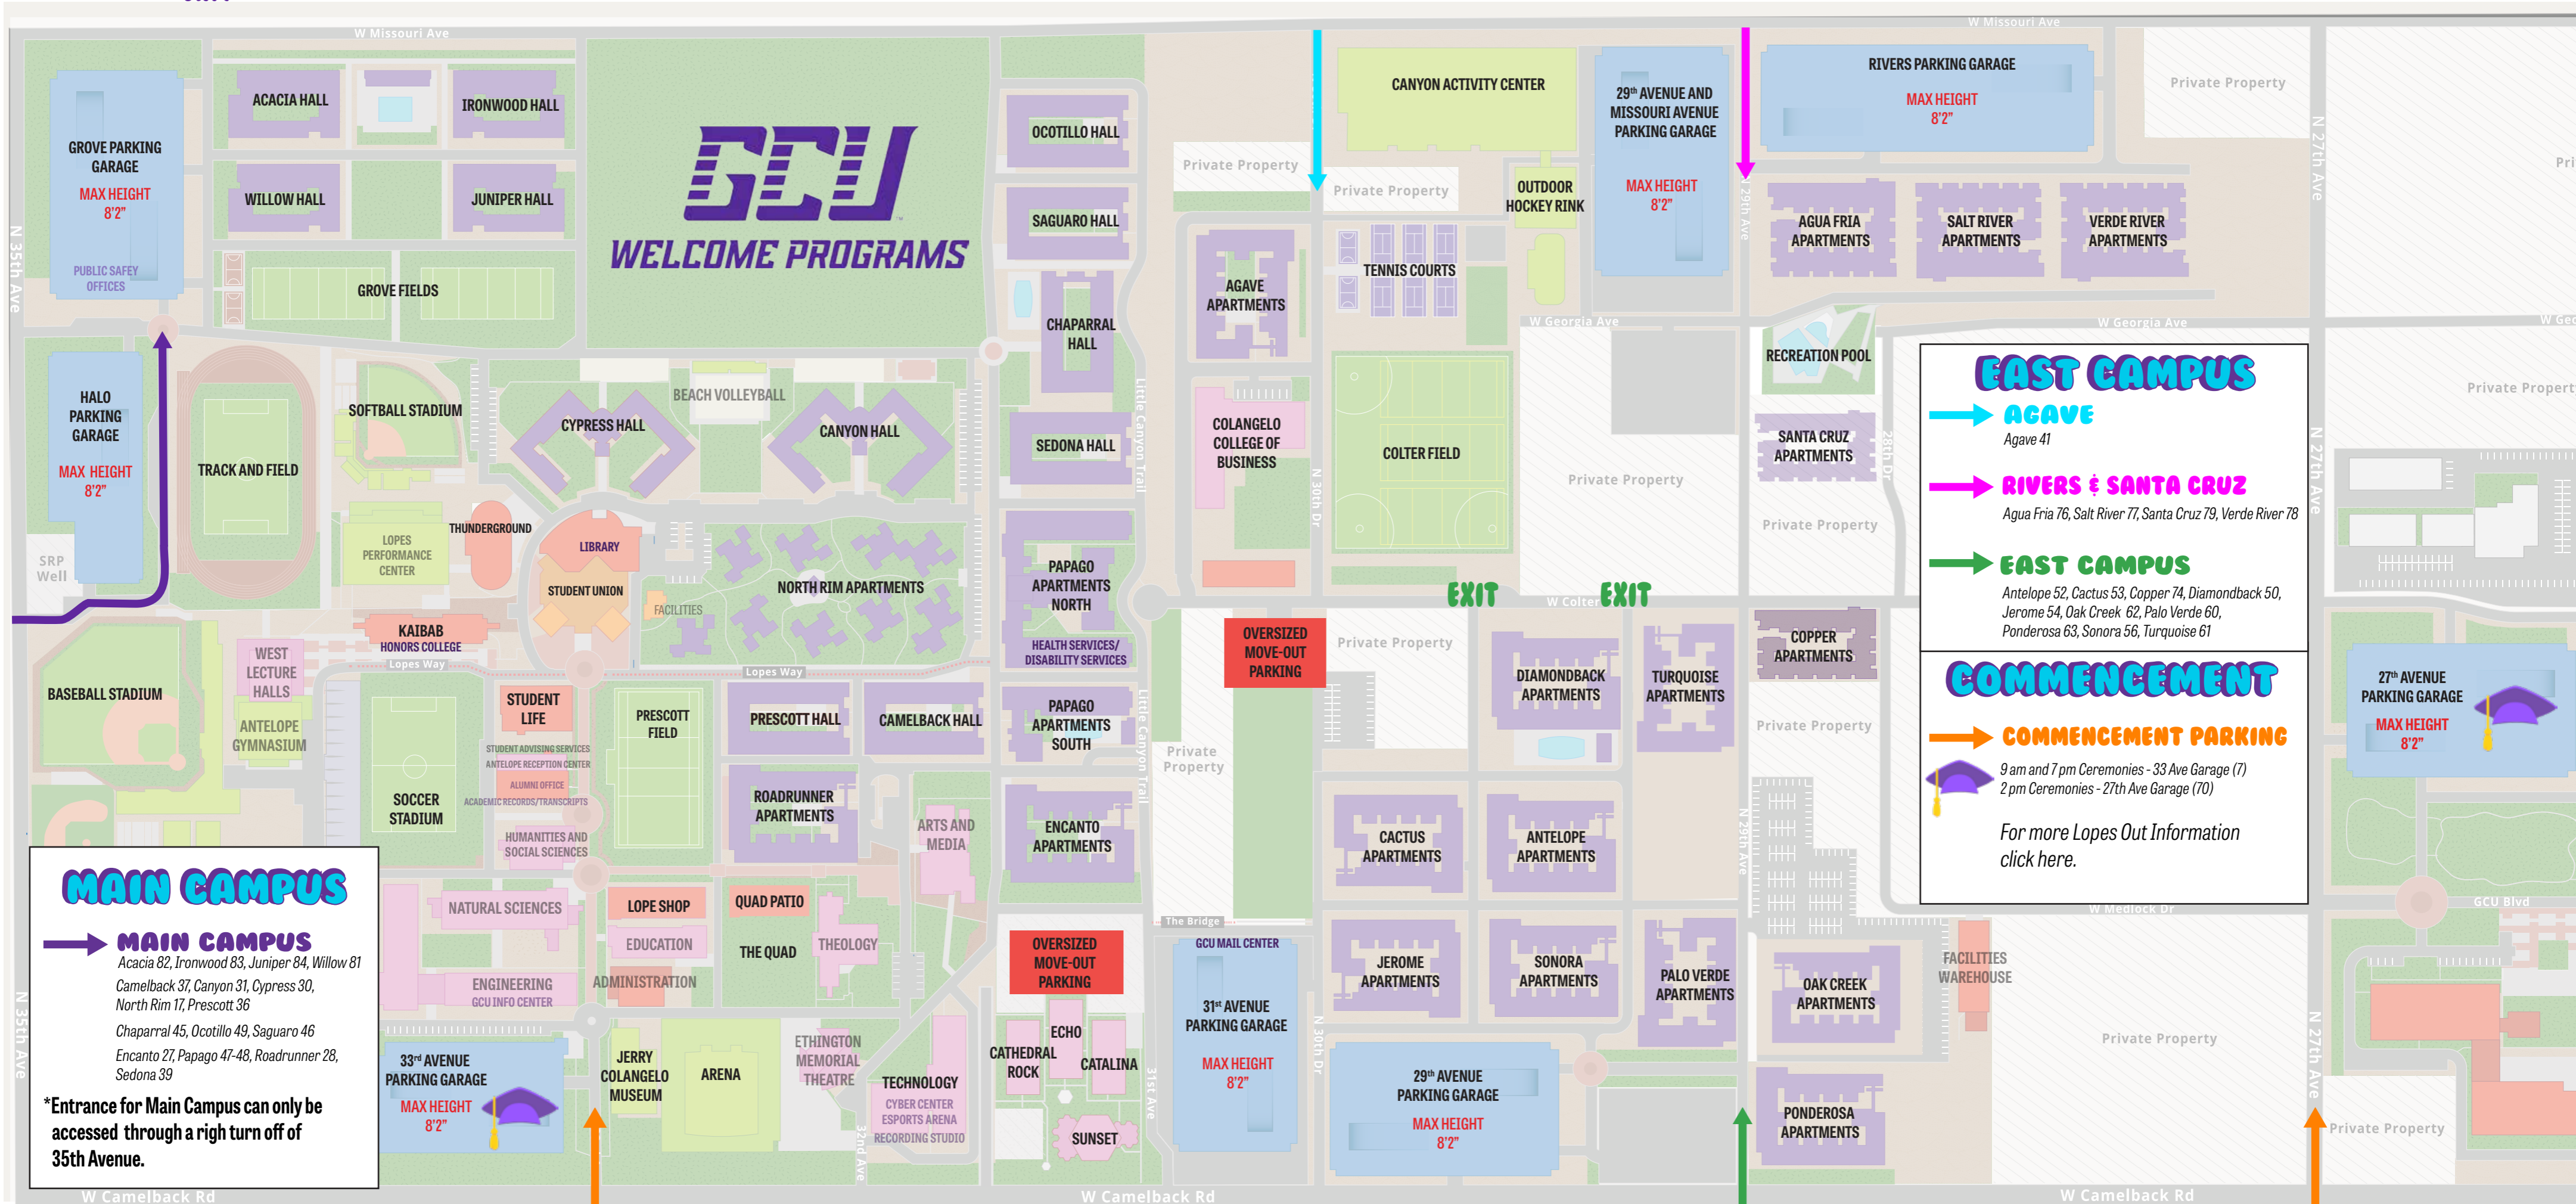

2024 LOPES OUT MAP

This route will be active during the following times:

Thursday, April 25th: 8 am - 8 pm

Friday, April 26th: 8 am - 8 pm

Saturday, April 27th: 8 am - 12 pm

Monday, April 29th: 6 am - 12 pm

EXIT

EXIT

AGAVE ENTER /EXIT
OFF MISSOURI

RIVERS & SANTA CRUZ
ENTER OFF MISSOURI

EXIT

EAST CAMPUS

- AGAVE**
Agave 41
- RIVERS & SANTA CRUZ**
Agua Fria 76, Salt River 77, Santa Cruz 79, Verde River 78
- EAST CAMPUS**
Antelope 52, Cactus 53, Copper 74, Diamondback 50, Jerome 54, Oak Creek 62, Palo Verde 60, Ponderosa 63, Sonora 56, Turquoise 61

COMMENCEMENT

- COMMENCEMENT PARKING**
- 9 am and 7 pm Ceremonies - 33 Ave Garage (7)
- 2 pm Ceremonies - 27th Ave Garage (70)
- For more Lopes Out Information [click here.](#)

MAIN CAMPUS

- MAIN CAMPUS**
Acacia 82, Ironwood 83, Juniper 84, Willow 81
Camelback 37, Canyon 31, Cypress 30, North Rim 17, Prescott 36
Chaparral 45, Ocotillo 49, Saguaro 46
Encanto 27, Papago 47-48, Roadrunner 28, Sedona 39

*Entrance for Main Campus can only be accessed through a right turn off of 35th Avenue.

COMMENCEMENT PARKING

EXIT

EAST CAMPUS ENTER OFF
CAMELBACK AND 29TH AVE.
NO COMMENCEMENT PARKING

COMMENCEMENT PARKING