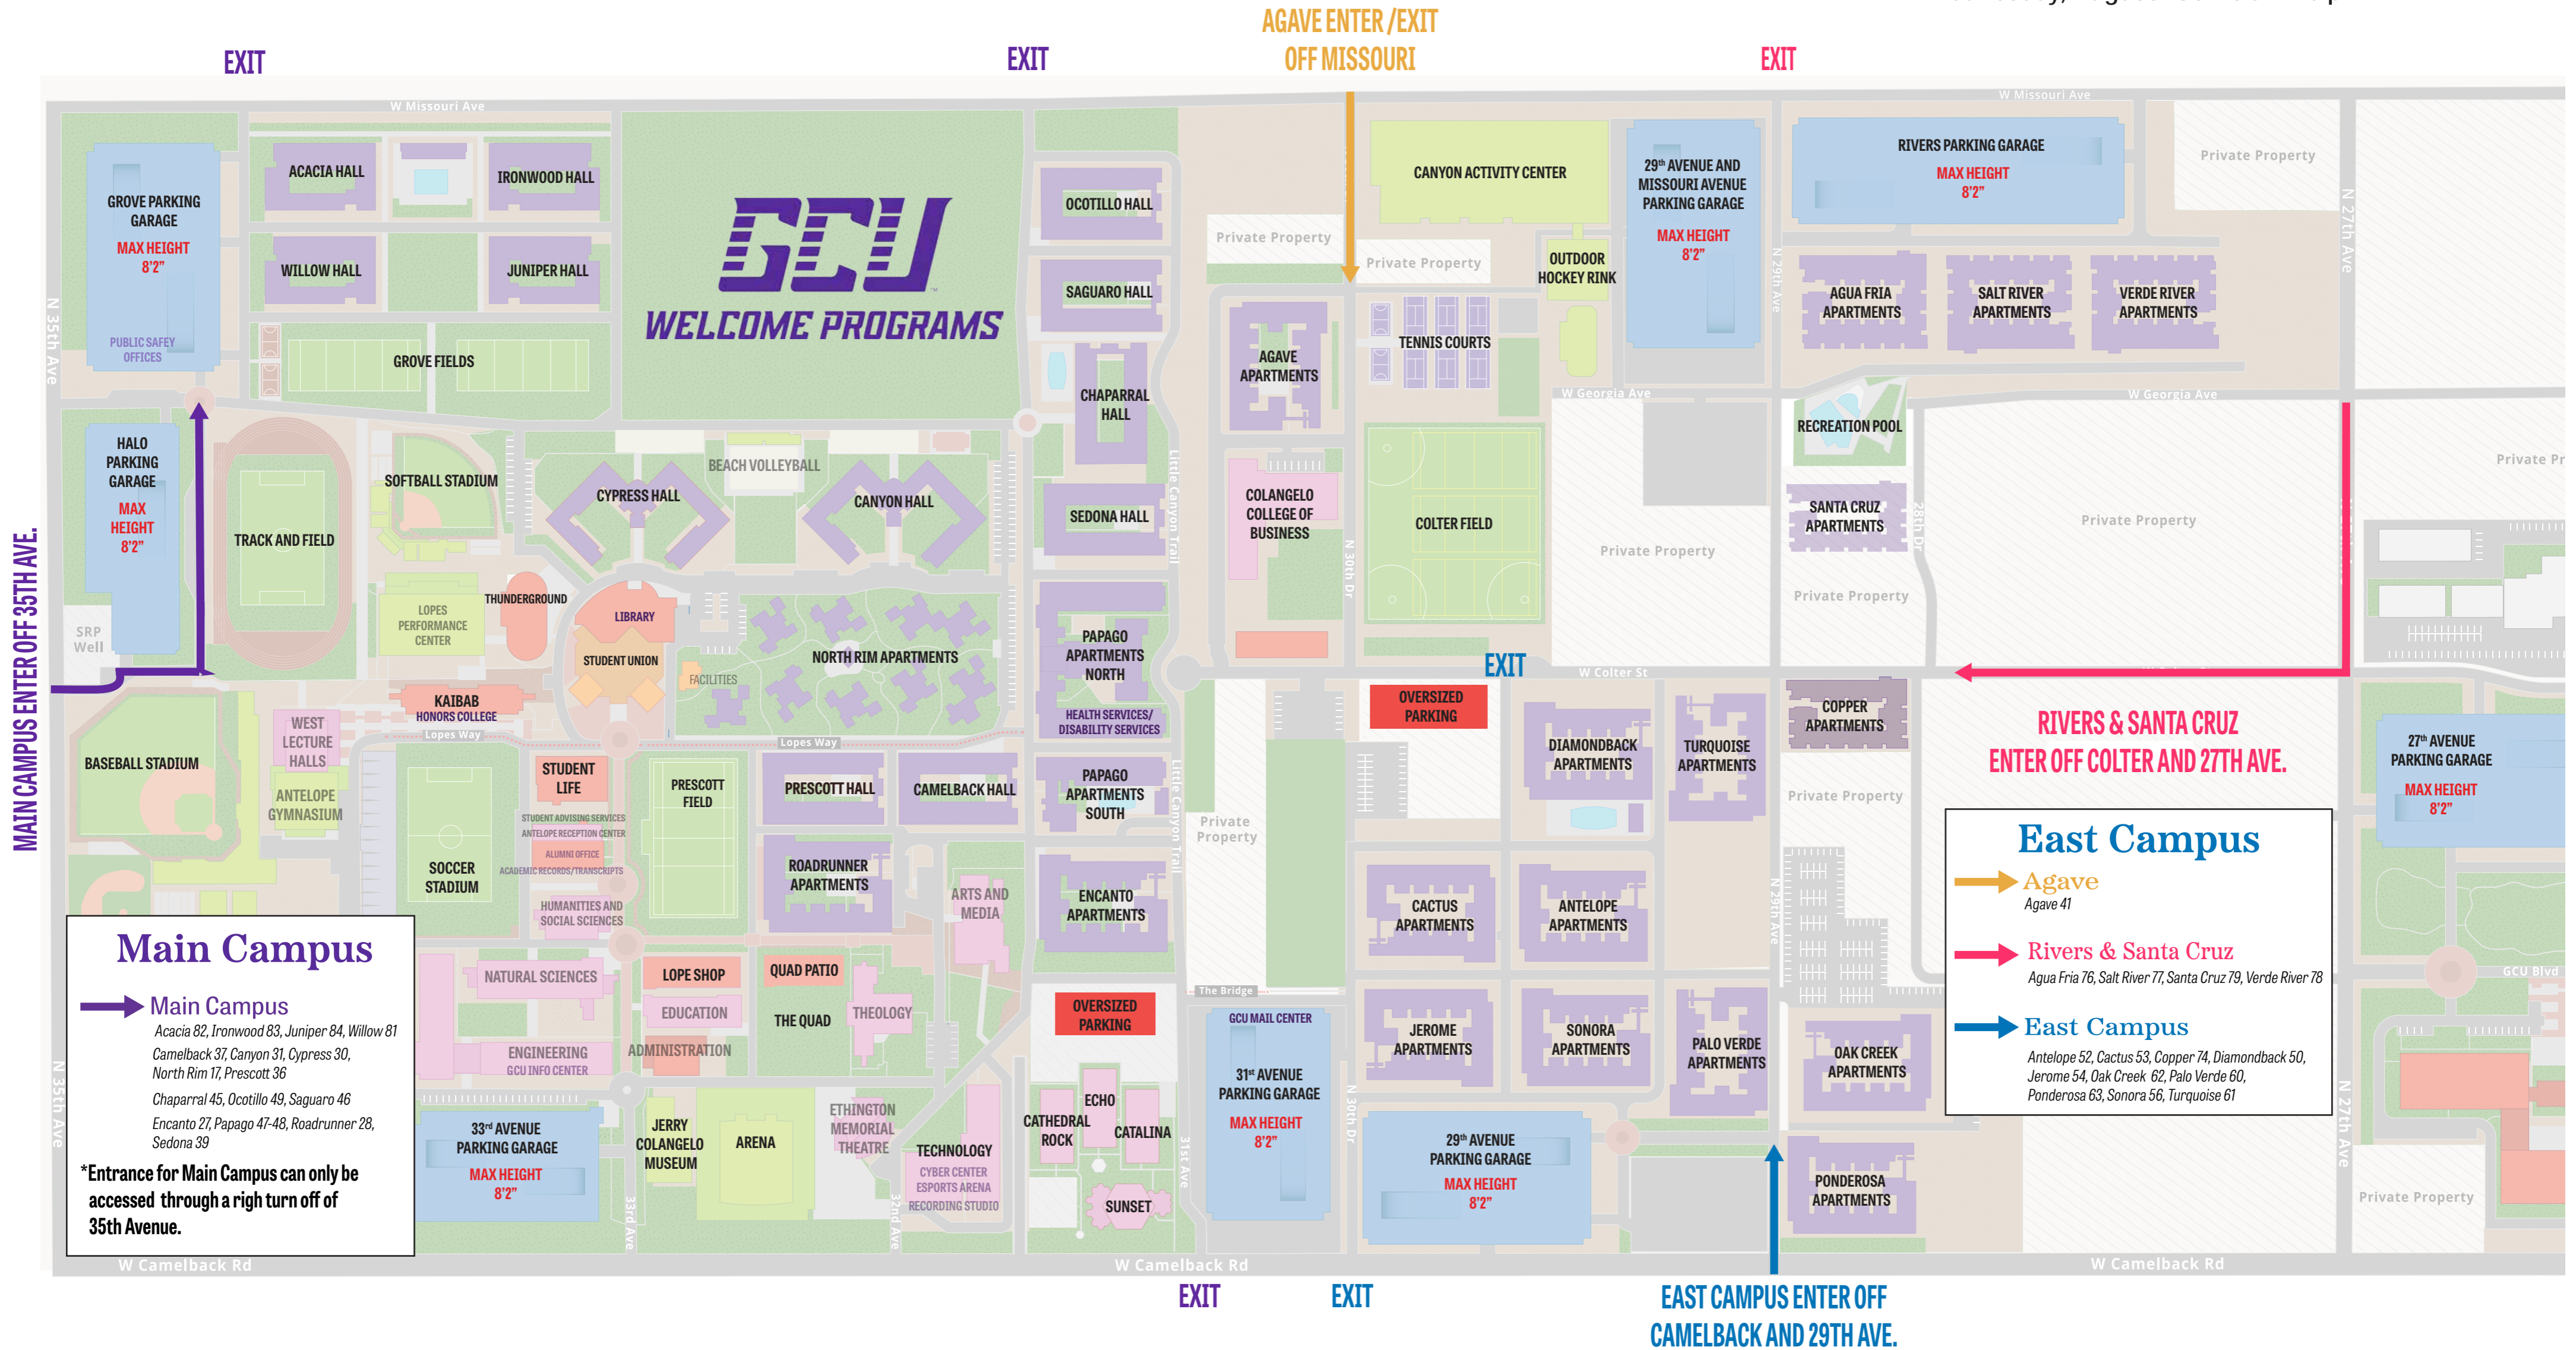

Welcome Week 2024

This route will be active during the following times:
 Monday, August 26th: 6 am - 10 pm
 Tuesday, August 27th: 6 am - 10 pm
 Wednesday, August 28th: 6 am - 5 pm

Main Campus

→ Main Campus
 Acacia 82, Ironwood 83, Juniper 84, Willow 81
 Camelback 37, Canyon 31, Cypress 30,
 North Rim 17, Prescott 36
 Chaparral 45, Ocotillo 49, Saguaro 46
 Encanto 27, Papago 47-48, Roadrunner 28,
 Sedona 39

*Entrance for Main Campus can only be accessed through a right turn off of 35th Avenue.

East Campus

→ Agave
 Agave 41

→ Rivers & Santa Cruz
 Agua Fria 76, Salt River 77, Santa Cruz 79, Verde River 78

→ East Campus
 Antelope 52, Cactus 53, Copper 74, Diamondback 50,
 Jerome 54, Oak Creek 62, Palo Verde 60,
 Ponderosa 63, Sonora 56, Turquoise 61