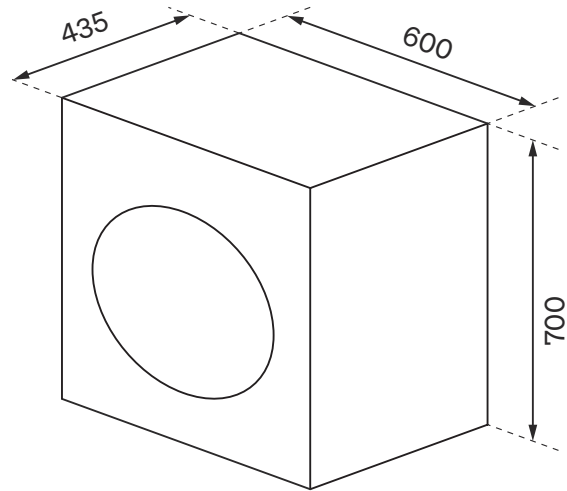

4.5kg Vented Clothes Dryer

OCD45W.1

Product Style & Aesthetics

Dryer Type:	Vented
Capacity:	4.5kg
Finish:	White w/ Black Control Panel
Controls:	Rotatory Control Knob with Button

Functionality

Heat Settings:	Cool, Heat Dry & Cool Dry
Drum Rotation:	One Way
Drying Options:	3
Stainless Steel Drum:	Yes
Anti-crease Mode:	No
Removable lint filter:	Yes
Adjustable levelling legs:	Yes

Consumption

Energy Rating (MEPS):	2 Stars
-----------------------	---------

Drying Options

- Cool (0–20 minutes)
- Heat Dry (20–200 minutes)
- Air Dry (0–80 minutes)

Installation

Maximum Current:	10amp / 3 Pin Plug
Rated Voltage:	220–240V~, 50Hz or 60Hz
Rated Power:	1400W
Installation Type:	Freestanding or Wall Mounted
Ventilation Requirements:	Well ventilated room with at least 15cm between the dryer and a wall

Product Specifications

Packaged (W, D, H mm):	655 × 465 × 755mm
Physical (W, D, H mm):	600 × 435 × 700mm
Weight (Net / Gross):	21kg / 24kg
EAN:	9349260096417
Origin:	Made in China

Accessories

Wall Mounting Kit:	Yes
Reverse Control Panel:	Yes