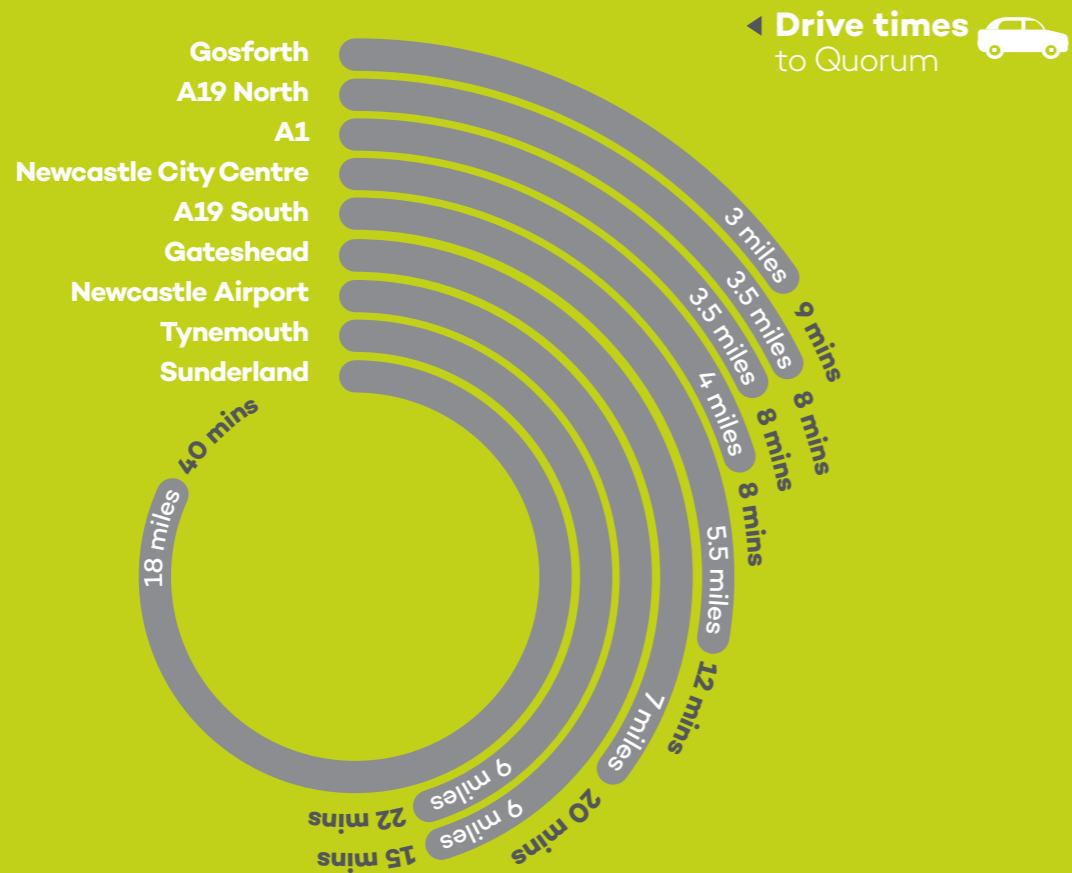

Accessing Newcastle

Quorum Park is Edge of town, not out of town.
Just 10 Minutes from Newcastle City Centre.

Commuter zones are well supported as Tyne & Wear benefits from higher levels of public transport than any other metropolitan area outside of London!

With excellent links by road, rail or air you're well connected at Quorum.