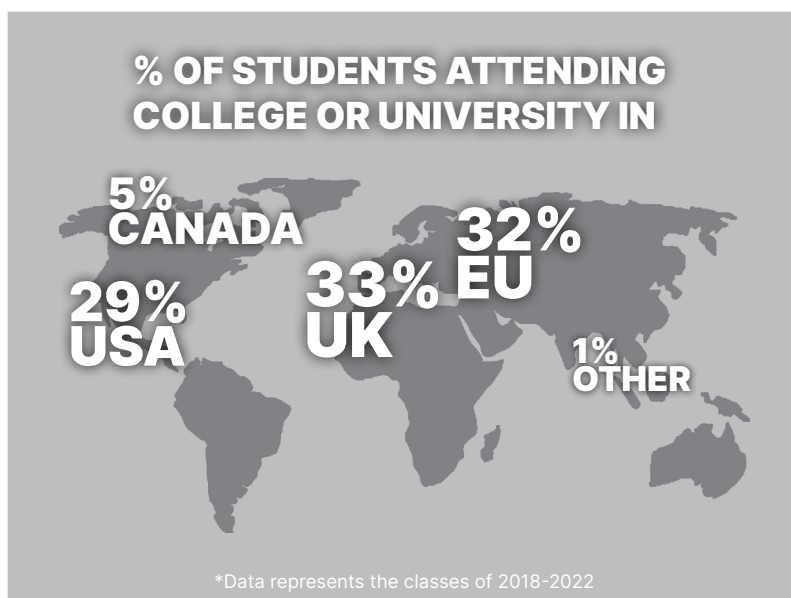

U.S. Diploma Graduation Requirements

English	4	} A minimum of 24 credits is required for graduation.
Modern Languages	2	
Social Studies	3	
Sciences	3	
Mathematics	3	
Arts	2	
P.E./Health Electives	5	

Classes are seventy-five to eighty minutes in length and meet on an eight-day rotation. There are four academic periods per day and students take a maximum of eight courses per semester. (Some IB courses meet additional times during the week.) One credit is earned per full-year course; one half-credit is earned per half-year course, not including Study Skills.

May 2022 International Baccalaureate Exam Scores

The marks awarded for each course range from 7 (highest) to 1 (lowest).

Higher Level Scores	7	6	5	4	3	2	1
Number of Students	67	71	46	18	1	0	0
Standard Level Scores	7	6	5	4	3	2	1
Number of Students	37	82	43	19	1	0	0

Range of IB Diploma Scores (45-24 points) - Class of 2022

Score Range	45-40	39-35	34-30	29-24
Number of Students	23	22	5	8