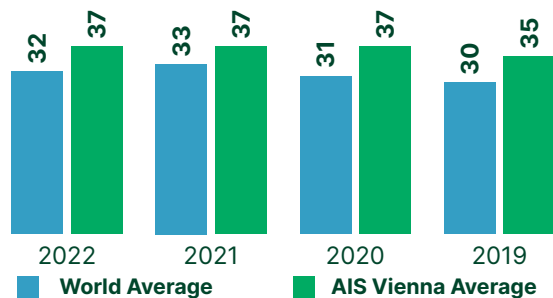

Average IB Diploma Grades Awarded

Seniors Taking The Full IB Diploma

Graduating Class	Seniors	IB Candidates	%
Class of 2023	57	48	84%
Class of 2022	70	61	87%
Class of 2021	62	52	84%
Class of 2020	70	56	80%
Class of 2019	74	68	92%

Standardized Test Scores

In recent years, AIS Vienna students have had less access to SAT and ACT tests because of fewer test dates abroad, fewer sites offering the test, score cancellations, technology difficulties, and higher fees. With the trend of many universities choosing to go test optional and the low number of test takers at AIS Vienna, standardized testing data is no longer meaningful or reflective of our student body. We ask that all higher education institutions take this into account when evaluating our students' applications.

Impact of COVID-19 at AIS Vienna

In the 2021-2022 school year, AIS Vienna ran as normal with occasional periods of virtual learning in different grade levels as needed. Students who have had a more significant personal impact as a result of Covid have been encouraged to share that in the Covid prompt under the Writing Section in the Common Application.

In the 2020-2021 school year, AIS Vienna started in person and transitioned to synchronous virtual learning in November of 2020. Grades 9-11 completed virtual learning through February of 2021. The High School ran a combination of hybrid and virtual learning through March and April and returned completely to in-school learning in May. Through both virtual and in-school learning, AIS Vienna was able to successfully complete its full curriculum throughout the school year. All IB and AP exams were administered in person in May of 2021.

In the 2019-2020 school year, AIS Vienna began virtual learning in mid-March and the teachers used both synchronous and asynchronous learning approaches. The majority of High School students were able to return to the classroom in June for the last three weeks of the school year and met with their core classes in person on an every-other-day rotation. IB exams were not administered, however AP exams were administered virtually.