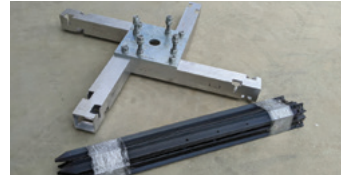

OPTION 2

Star Picket Stand

(1000mm x 1000mm minimum space required)

$295

$760