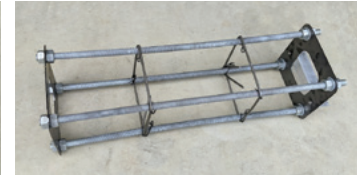

OPTION 3

Pier Footing

(300mm x 600mm minimum space required)

$95

$1,500
(requires 2 visits to site)

**EXCLUSIONS:

- Price assumes clear access to site.
- All works in continuous sequence.
- Price assumes all works to be completed during normal working hours.
- Assumes no traffic management is required.
- Installation site must be free from other works at time of installation.
- No allowance for planning permits and approvals that may be required.
- No allowance for contingencies related to the discovery of utilities or obstructions at point of sign on ground scan.
- Assumes excavation in to clean earth, excavation of rock and rock breaking may give rise to a variation.
- Quote is provided sight-unseen; discovery of unknown site conditions may give rise to a variation.
- Allowance for travel is included in quote. Rural and remote locations may require an additional charge for travel, which will be duly quoted, accepted and approved by both parties prior to project acceptance.
- Star picket stands may only be installed in firm, cohesive clay soils, and may not be installed in cyclonic wind regions. Please reach out to Danthonia for advice in this regard if you are unsure.