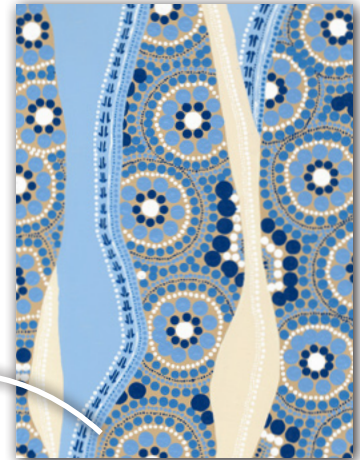

artwork created
by students